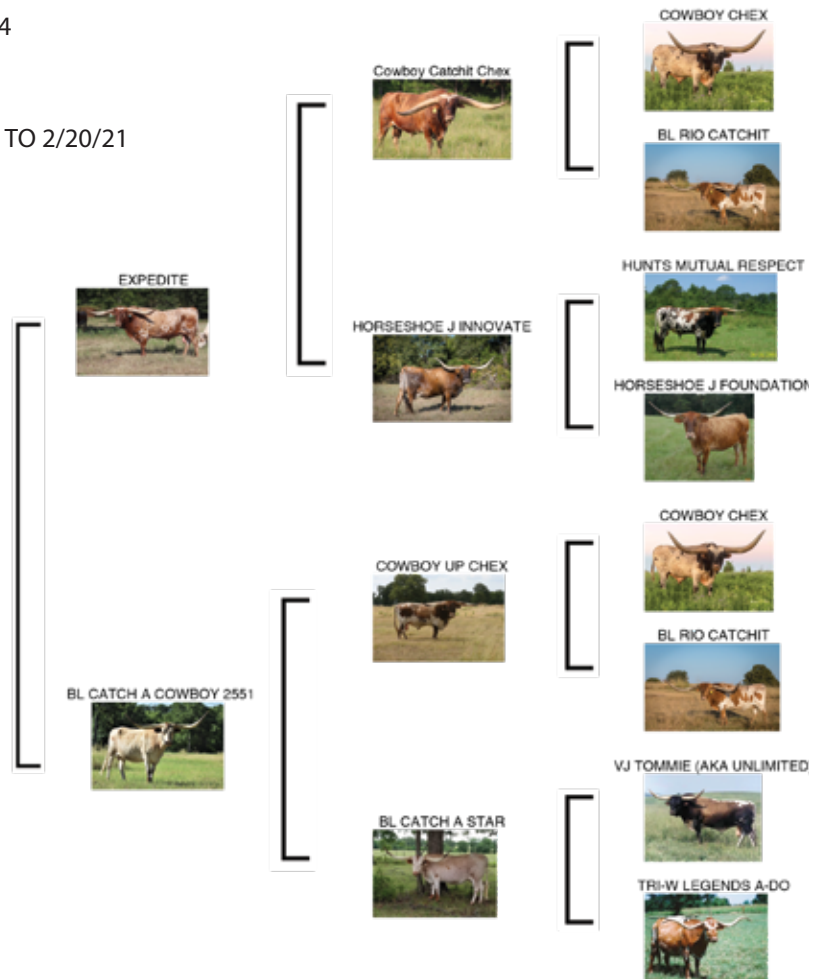

COMMENTS: OCV'd. Expedite has done a great job for us. The dam's side goes back to the Tri W Cattle. Tri W was one of the leading herd's back in the day. Total package cattle. All measurements will be announced at the sale.