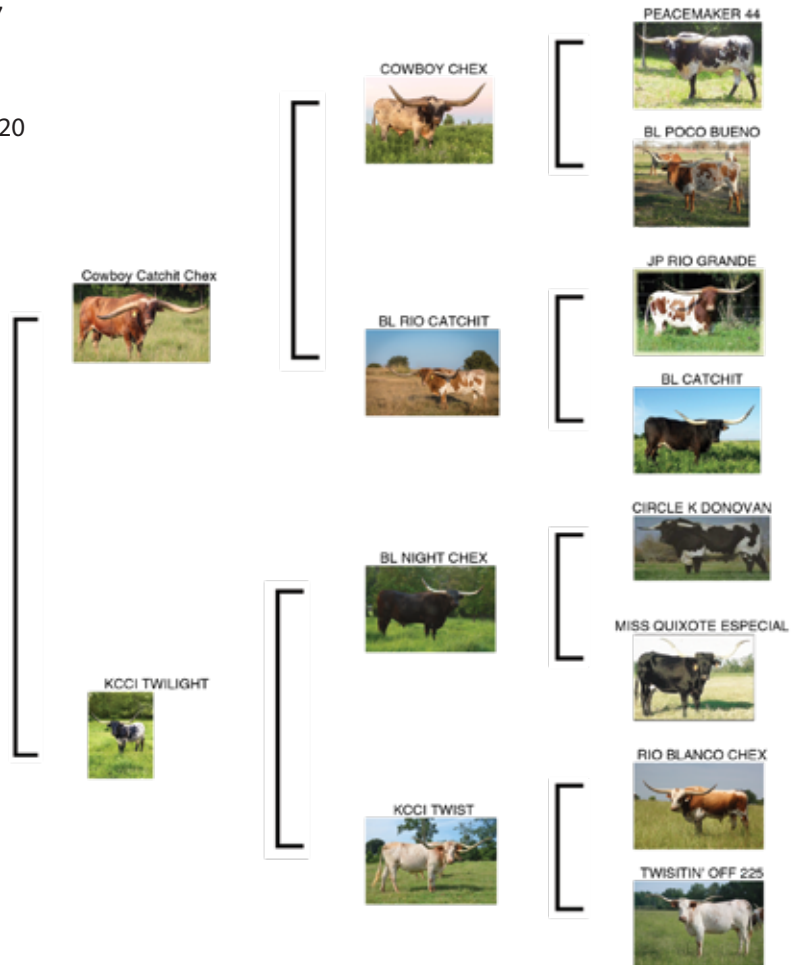

COMMENTS: OCV'd. Current horn measurement is 70.75" TTT. Stunning black cow with some white highlights. Extremely well put together. Love the pedigree with Cowboy Catchit Chex on top. Gets her black from BL Night Chex. Retaining a heifer from her. Good chance she is bred to our black and white sire Line Up for a chance at a homozygous calf. We will know by sale date. A friend once told me pretty sells!