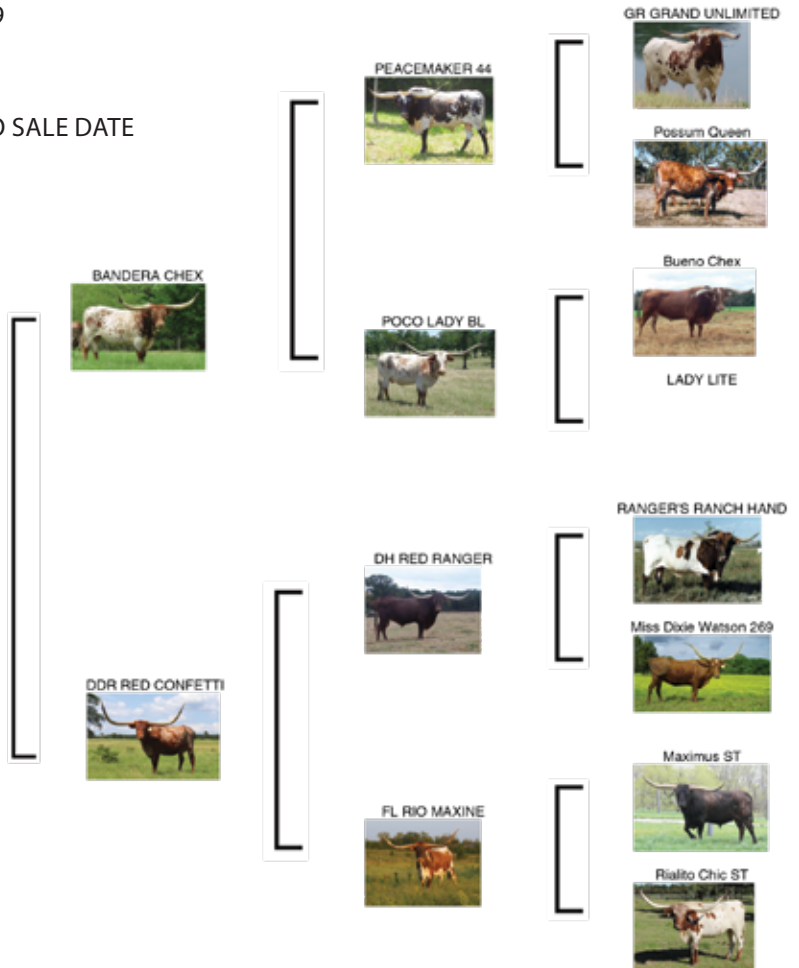

Lot #66

BANDERA'S CONFETTI BCB

DOB: 4/4/16 **PH#:** 15/6 **REG:** CI302729
SIRE: BANDERA CHEX
DAM: DDR RED CONFETTI
BREEDING: EXPOSED TO SWAGGER BCB FROM 1/8/21 TO SALE DATE

COMMENTS: OCV'd. Current horn measurement is 80.5" TTT. This young Bandera Chex daughter is big and thick, you can see that she is an easy keeper. We've found that to be true with Bandera Chex offspring. Her dam is a daughter of the beautiful FL Rio Maxine. Bandera's Confetti has all of the good mothering traits and a gentle disposition. She's bred to Swagger BCB!