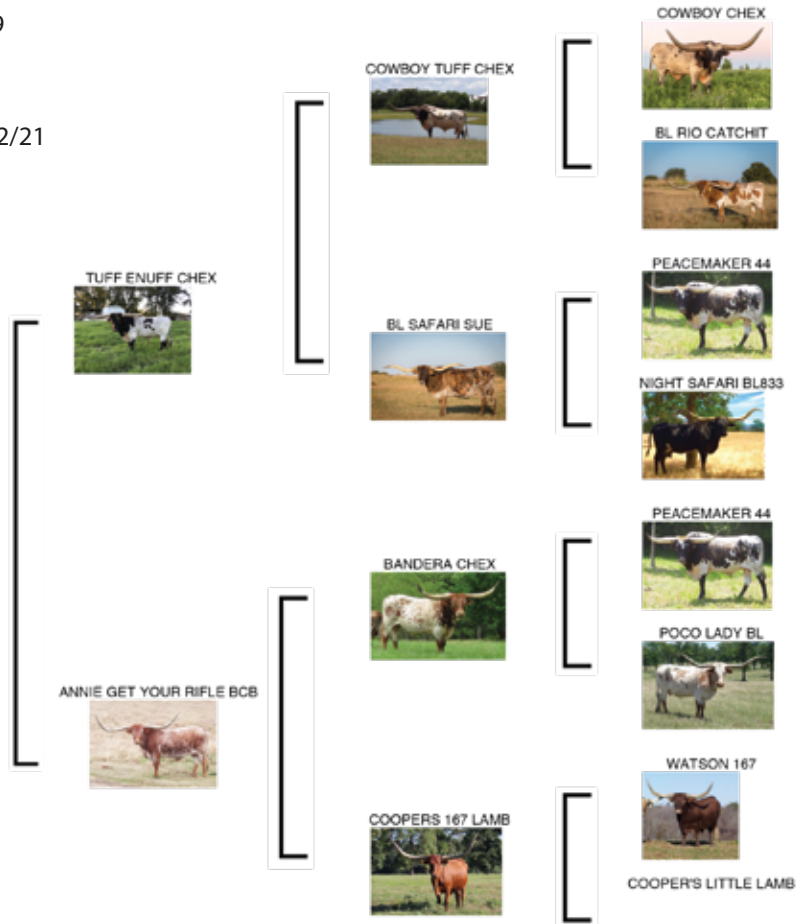

COMMENTS: OCV'd. True Enuff BCB is out of a son of Tuff and Annie Get Your Rifle BCB that won a lot of Futurities. We are keeping a very nice heifer out of her.

BWANA CHEX
SERVICE SIRE

ANNIE GET YOUR RIFLE BCB
DAM