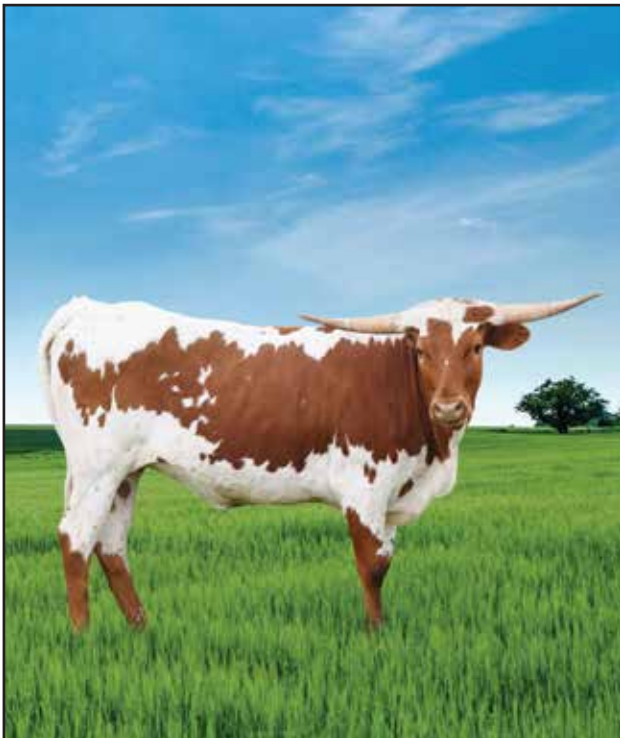

DOB: 2/1/20 **PH#:** 21 **REG:** CI322721
SIRE: BWANA CHEX
DAM: ALLENS TARI'S LOVE
BREEDING: NOT EXPOSED

COMMENTS: OCV'd. This sweet Bwana Chex daughter is out of one of our best heifer producers. She has an awesome pedigree that includes all time greats – Drag Iron, WS Jamakizm, JP Rio Grande, Poco Lady BL, BL Safari Sue & Night Safari BL! Johnes Negative.