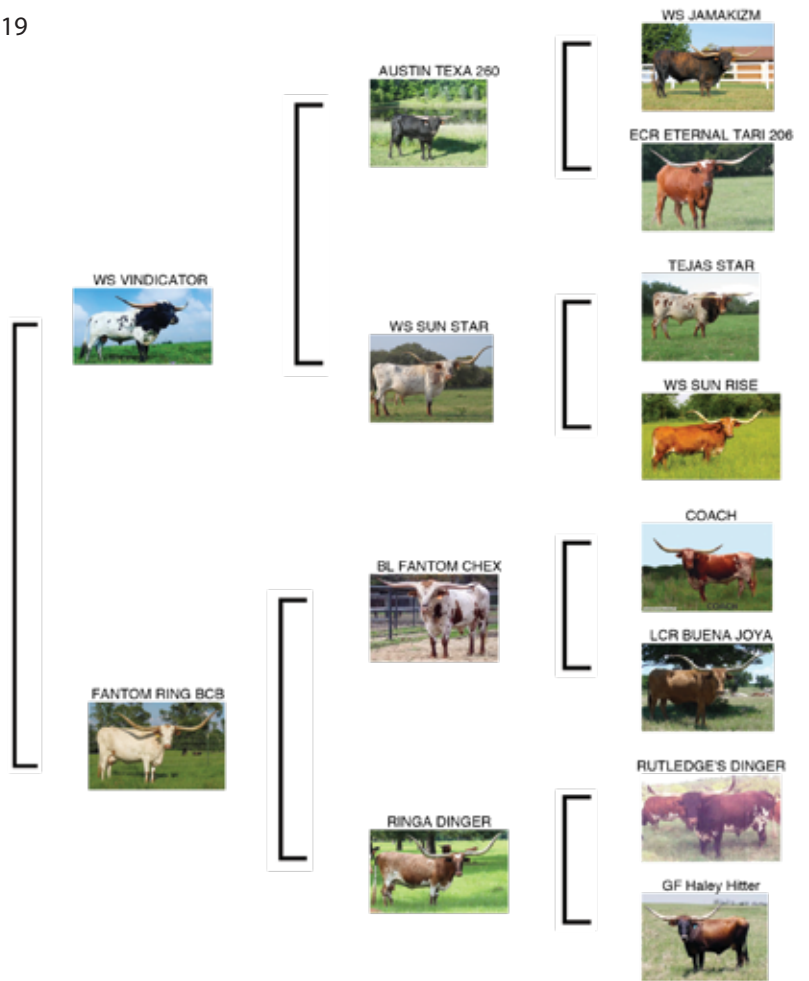

19

Consigned by
Bolen Longhorn Ranch
Cindy & Brent Bolen

Lot #1

VIVIANA BCB

DOB: 3/4/21 **PH#:** 19/1 **REG:** CT1328719
SIRE: WS VINDICATOR
DAM: FANTOM RING BCB
BREEDING: NOT EXPOSED

COMMENTS: OCV'd. Viviana's paternal genetics is something new that we're bringing into our program. Vindicator has been producing good cattle for Hudson Longhorns and had peaked our interest. Fantom Ring, her 95" TTT dam, comes from our incredible Ringa Dinger cow. This young heifer is special. We are keeping her four sisters for our herd!