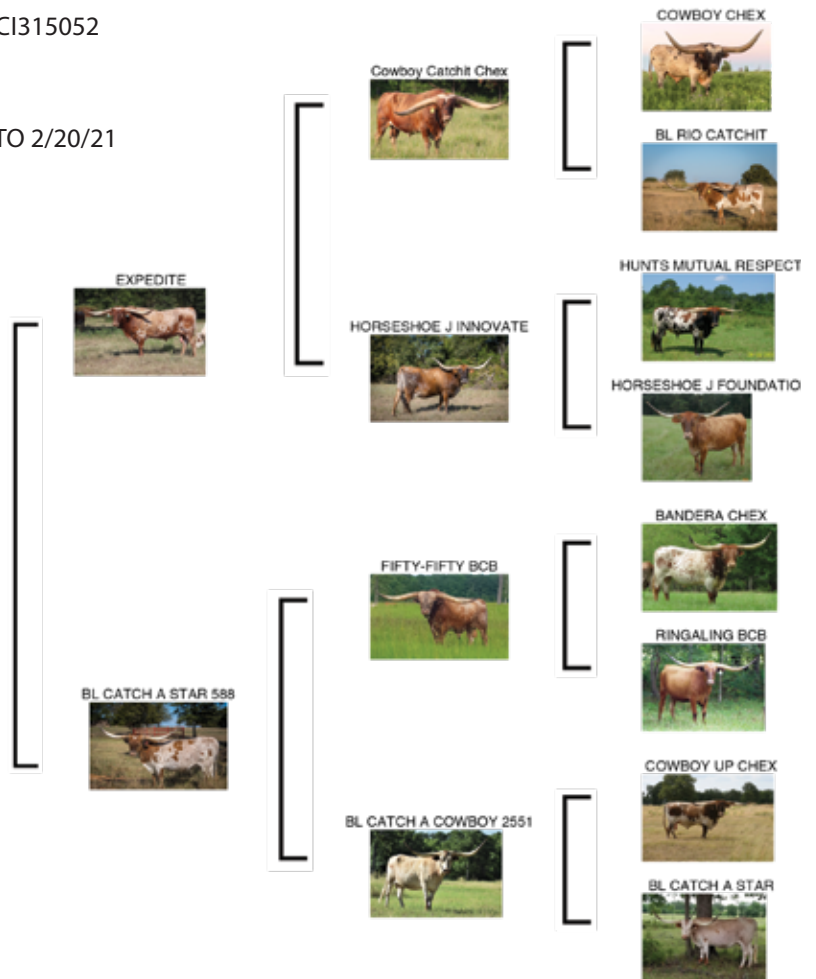

**BL SAFARI SUE
DAM OF BWANA CHEX**

Consigned by
Loomis Ranch
Pam & Bob Loomis

Lot #23

BL STARBRIGHT

DOB: 5/6/18 **PH#:** 860 **REG:** CI315052
SIRE: EXPEDITE
DAM: BL CATCH A STAR
BREEDING: EXPOSED TO IN LIKE FLINN FROM 11/20/20 TO 2/20/21
 AND BWANA CHEX FROM 5/21/21 TO 8/21/21