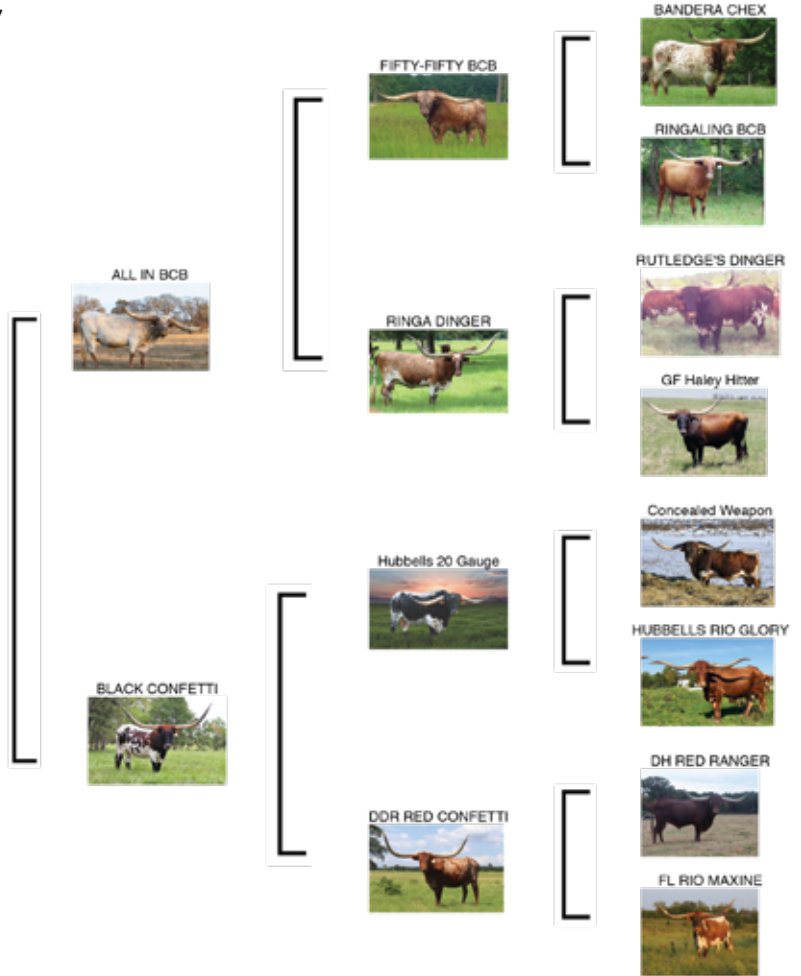

COMMENTS: OCV'd. Current horn measurement is 49" TTT. We are offering a great heifer out of our All In BCB bull. It's hard to find this beautiful coloring and All Confetti is going to have a great set of horns when she matures. She hasn't been exposed and will be ready for your bull.