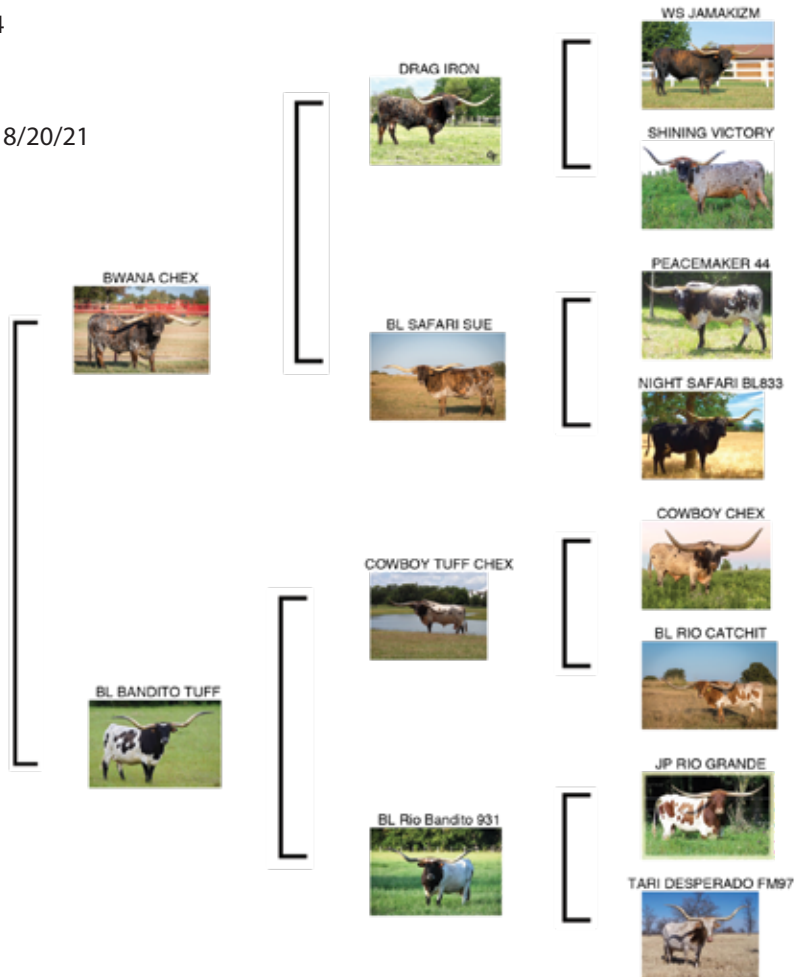

COMMENTS: OCV'd. Bwanita is a very gentle daughter of Bwana Chex and BL Bandito Tuff, who also sells in this sale. Her horns are rolling back and out and she should have a hornset similar to her dams. She did a great job raising her first calf, a bull who has been sold as a herd sire prospect. Johnes negative.