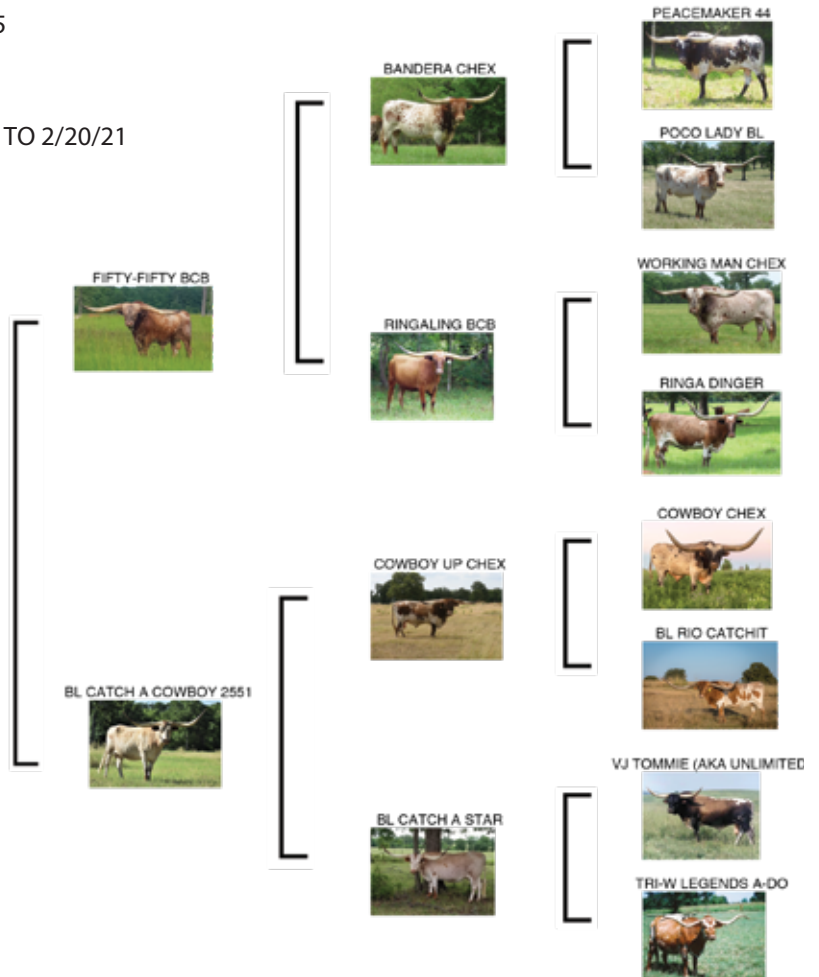

BWANA CHEX
SRVICE SIRE

BL MONICA SUE
DAM OF JAGUAR CHEX

BL SAFARI SUE
DAM OF BWANA CHEX

Consigned by
Loomis Ranch
Pam & Bob Loomis

Lot #62

BL CATCH A STAR 588

DOB: 9/9/15 **PH#:** 588 **REG:** CI297175
SIRE: FIFTY-FIFTY BCB
DAM: BL CATCH A COWBOY
BREEDING: EXPOSED TO JAGUAR CHEX FROM 11/20/20 TO 2/20/21
 AND BWANA CHEX FROM 5/20/21 TO 8/20/21