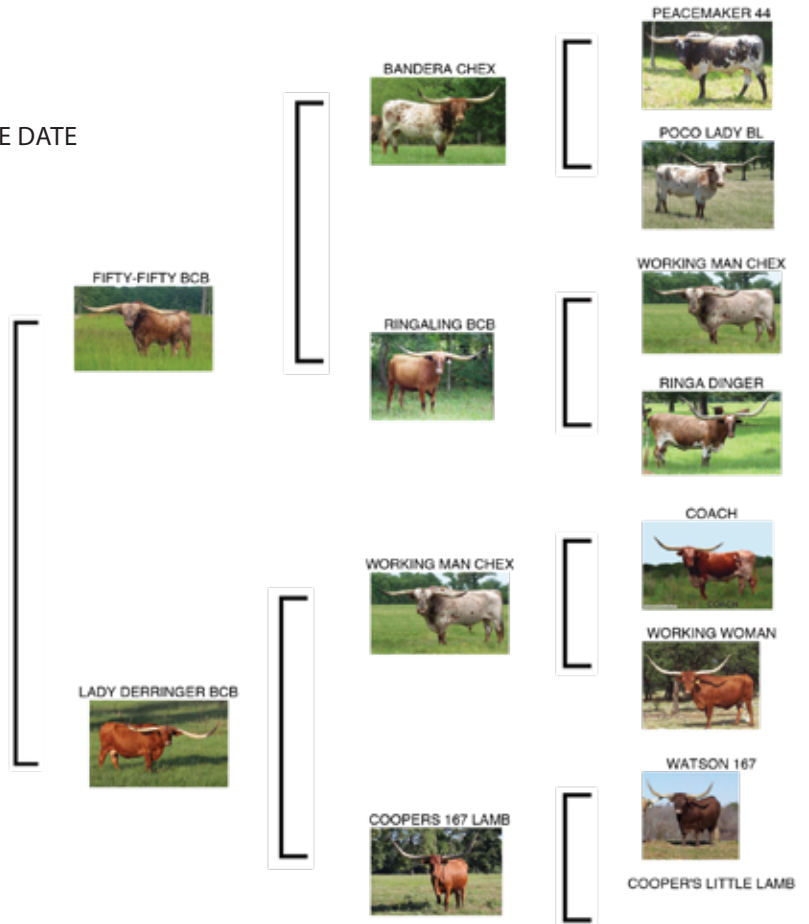

COMMENTS: OCV'd. 86" TTT along with all the other parts that make this girl a great Longhorn! Ante Up is a strong, feminine daughter out of the awesome Fifty-Fifty BCB! She comes from a strong maternal line, she's a granddaughter of our super producer Cooper's 167 Lamb. We're keeping a couple of her daughters in our herd. She's bred to Justify!