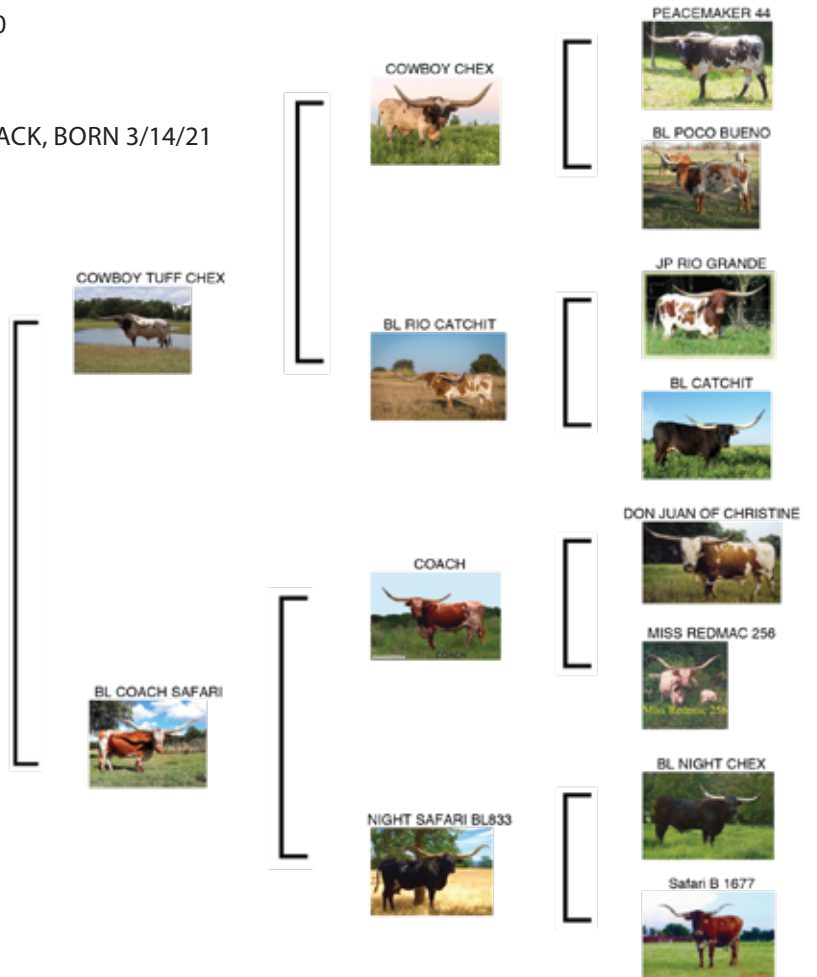

COMMENTS: OCV'd. BL J Lo's dam has been a great producer for us and she has mostly heifers – I like that.