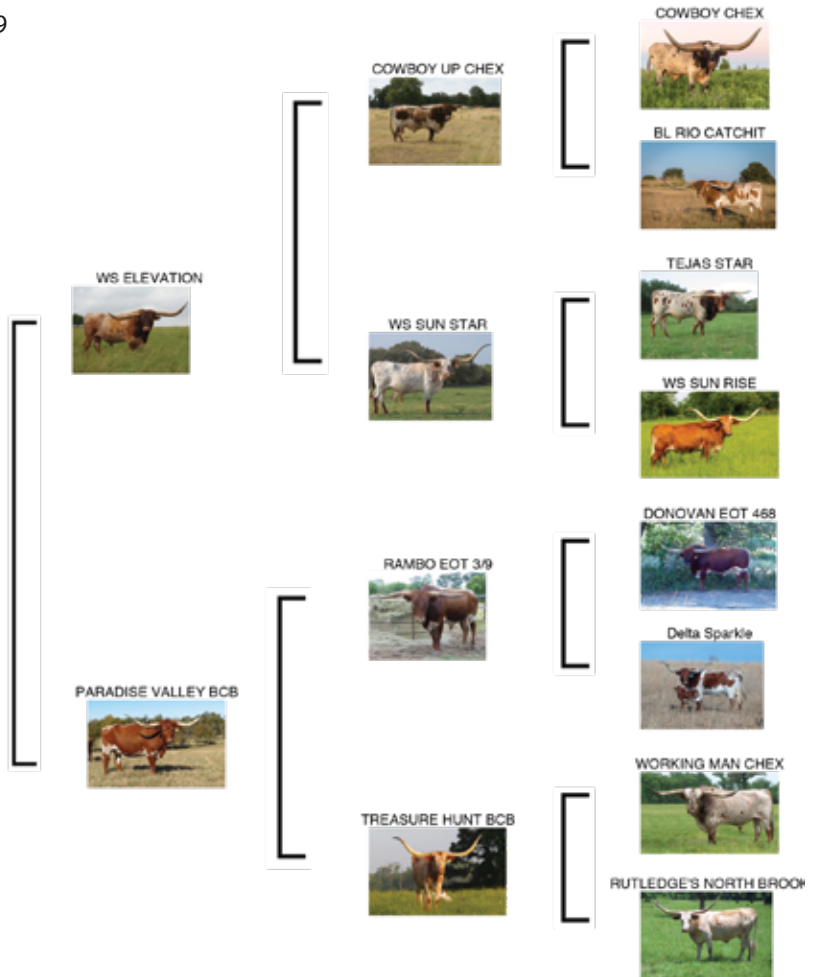

Lot #8

COWBOYS PARADISE HCL

DOB: 8/1/19 **PH#:** 29/9 **REG:** CI328769
SIRE: WS ELEVATION
DAM: PARADISE VALLEY BCB
BREEDING: NOT EXPOSED

COMMENTS: OCV'd. Take a look at this pedigree. Loomis, Bolen's and Tom Smith's all rolled up in one. She has an all-star female lineup pf BL Rio Catchit, WS Sunstar, WS Sunrise and Working Woman. She has that flat, lateral horn shape you are looking for. Her dam is also in this sale. Take a long look at her to see what this heifer will look like. Not exposed to breed to your bull. More info at holycowlonghorns.com.