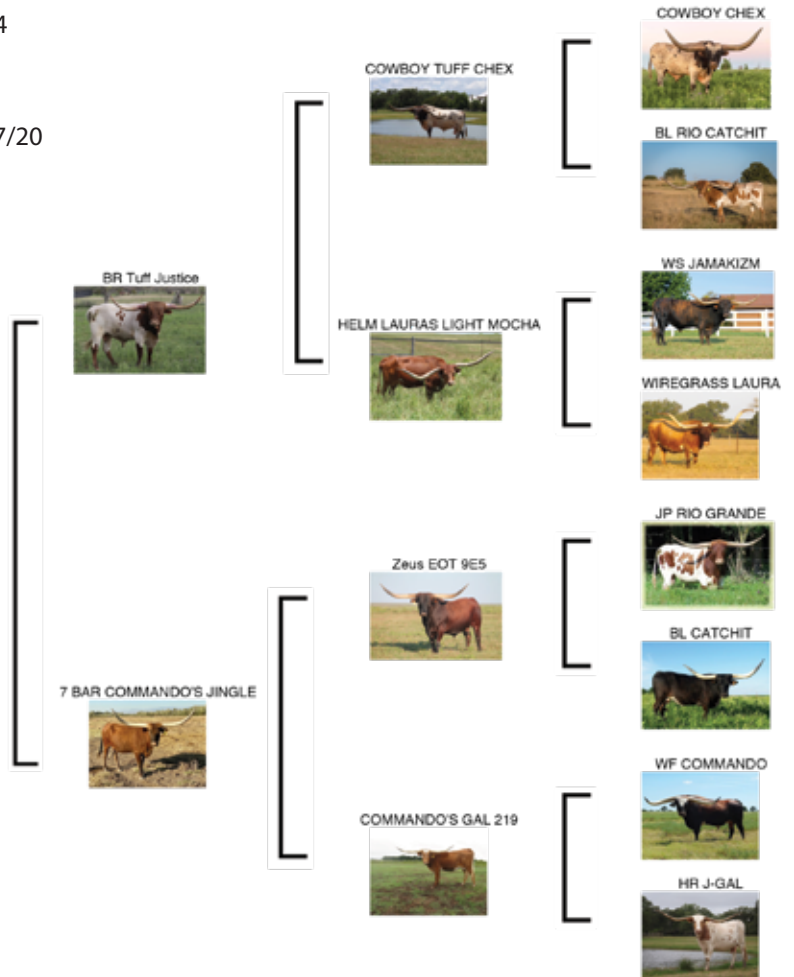

COMMENTS: OCV'd. Current horn measurement is 57.5" TTT on 3/2/21. Love this pedigree! Cowboy Tuff Chex, Helm's Laura's Light Mocha (96" TTT) and Wiregrass Laura on top. On the bottom we have a full brother to 100" TTT BL Rio Catchit, 90" HR J-Girl and horn contributors like HCR and Gunman. Possibly bred to our exciting black and white sire Line Up, who brings in 90" Timeline and Dragon Pearl. If not Line Up, then 90" TTT BR Cracker Jack. Either way it will be exciting.