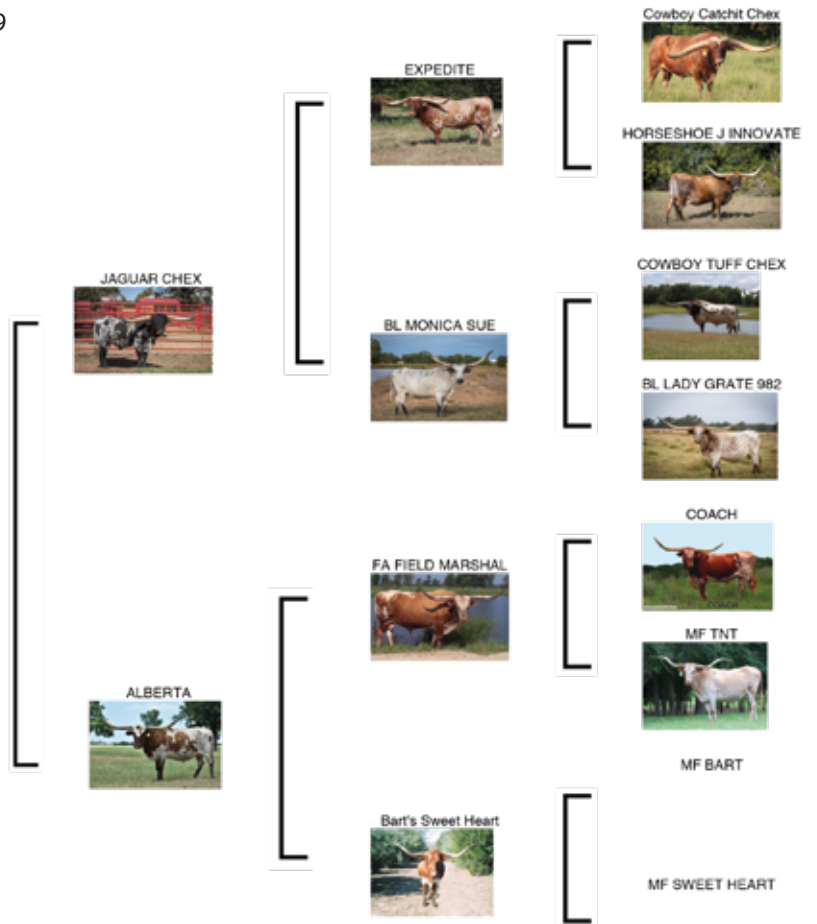

COMMENTS: OCV'd. Well built heifer from the Loomis program. Her dam has been a great producer and she goes back to FA Field Marshall and Coach to give Butler genetics.. Her sire is a black & white bull out of BL Lady Grate (Monika line), which also gives you Cowboy Tuff Chex X 2, BL Rio Catchit X 2 and Cowboy Catchit Chex. I have her dam and maternal sister by Cowboy Tuff Chex and she is 70" TTT at three and a great body. More info at holycowlonghorns.com.