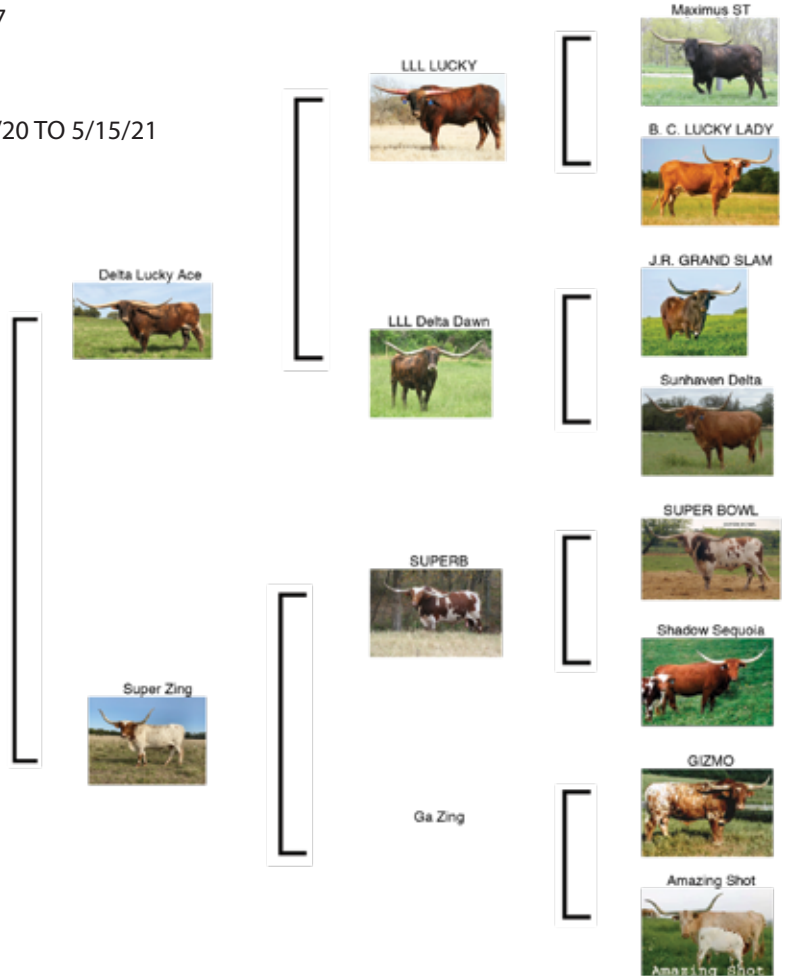

COMMENTS: OCV'd. Current horn measurement is 64" TTT on 3/2/21. One look at her and you can understand how she won a futurity. Pedigree goes back to horn grower, futurity winning producer, Delta Lucky Ace on top. On bottom she goes back to Super Zing, also a producer! Projects to mid-80's TTT. Flashy color. Bred to 90" TTT BR Cracker Jack for a powerful combination.