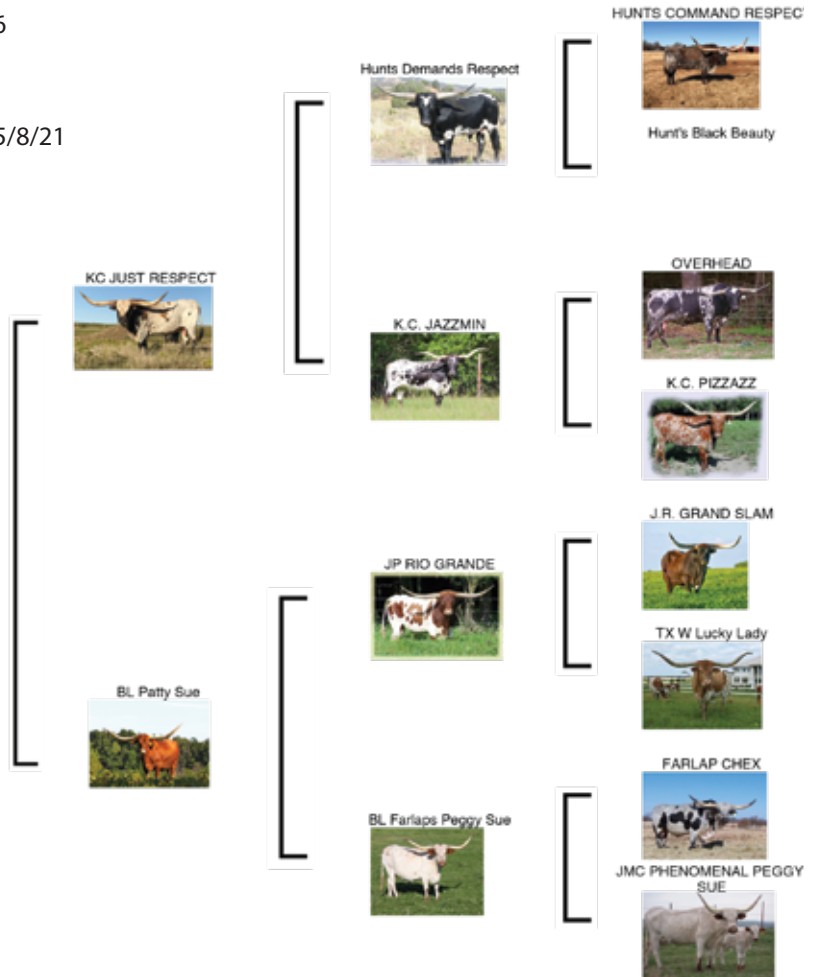

COMMENTS: OCV'd. Current horn measurement is 78.875" on 3/2/21. This first thing you notice about GLR Tuff Whirlwind is her nice twist and perfect amount of horn. She comes from Cowboyy Tuff (104" TTT) on top and Touch N Whirl (93" TTT) on bottom. This has been a productive and consistent cross. This beauty projects to almost 89" TTT, so could make 90" TTT over time. Should be bred to 90" BR Cracker Jack.

COMMENTS: OCV'd. Current horn measurement is 66" TTT. HL Just Spectacular truly lives up to her name!! She is a half-sister to Missy Nowell's cow HL Cow Patty that sold for \$65,000, they both are out of Magical BL Patty Sue Cow!! Her sire is the black and white 80" + KC Respect bull, that brings KC Jazzmin, Overhead and HCR to the pedigree. HL Just Spectacular has been a great producer, her son DH Vegas is very close to 80" TTT at three and DH Pearl will be 80" as a four-year-old! Spectacular sells bred to the two time bull of the year Rowdy HR for a fall baby.