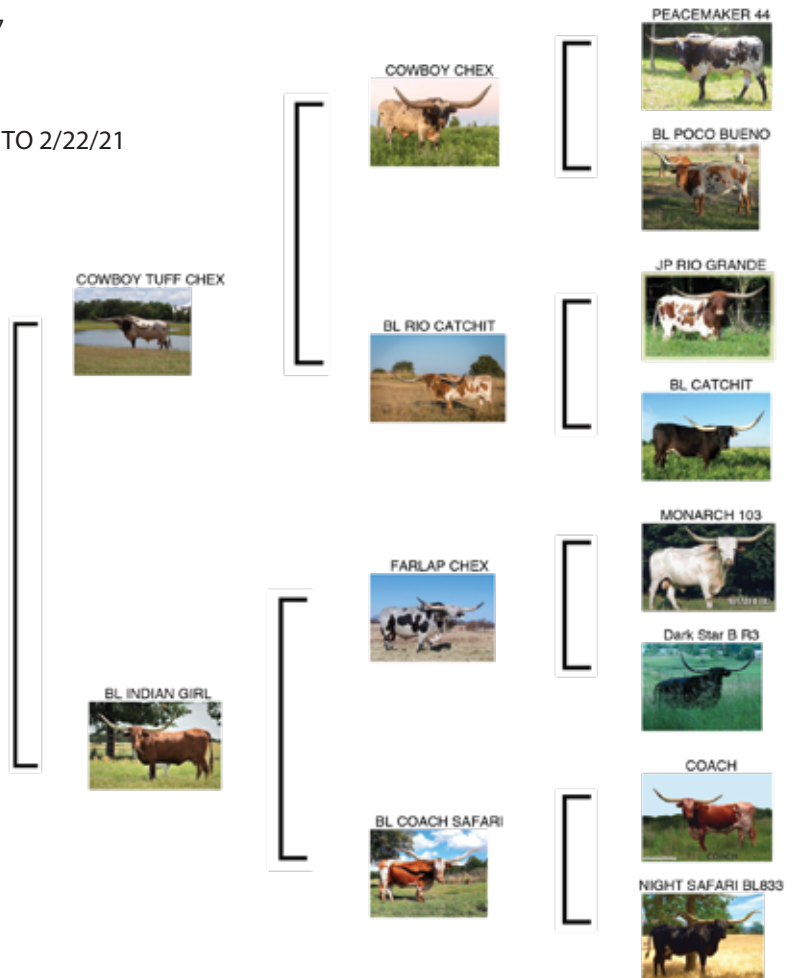

JAGUAR CHEX
SERVICE SIRE

BWANA CHEX
SERVICE SIRE

EXPEDITE
SIRE OF JAGUAR CHEX

DRAG IRON
SIRE OF BWANA CHEX

Consigned by
Loomis Ranch
Pam & Bob Loomis

Lot #61 HAWAIIAN DANCER

DOB: 8/22/16 **PH#:** 651 **REG:** CI302367
SIRE: COWBOY TUFF CHEX
DAM: BL INDIAN GIRL
BREEDING: EXPOSED TO JAGUAR CHEX FROM 11/14/20 TO 2/22/21
 AND BWANA CHEX FROM 4/15/21 TO 8/20/21