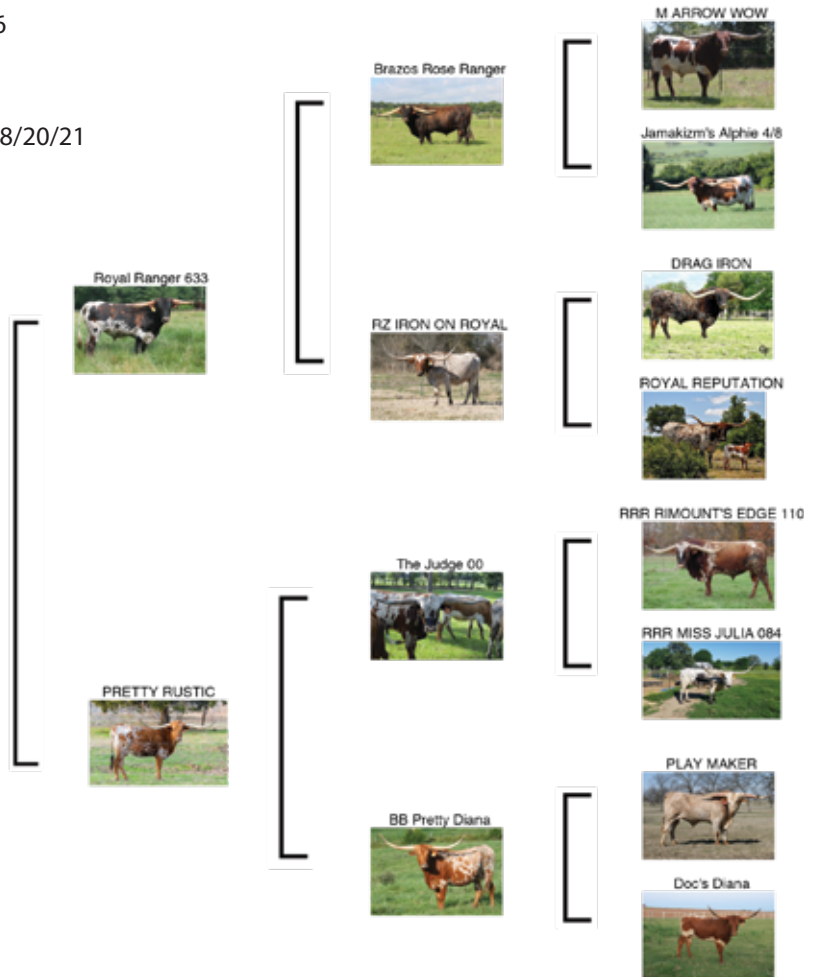

ROXY'S HEIFER CALF

SMOKIN GUN CHEX
SERVICE SIRE OF CALF

MISS JULIETTE
DAM OF DC ROXY

REBEL HR
GRAND SIRE OF HEIFER CALF

Consigned by
TL Longhorns
Toni & Larry Stegemoller

Lot #15

TLS PRETTY ROYAL

DOB: 9/19/18 **PH#:** 98 **REG:** CI313526
SIRE: ROYAL RANGER 633
DAM: PRETTY RUSTIC
BREEDING: EXPOSED TO SPIRIT CHEX FROM 5/15/21 TO 8/20/21

COMMENTS: OCV'd. This sweet heifer has been blood tested & confirmed bred to Cortez Chex, the young up and coming partnership bull owned by the Loomis/Stahl partnership. She should have a calf at side by sale date. Johnes negative.