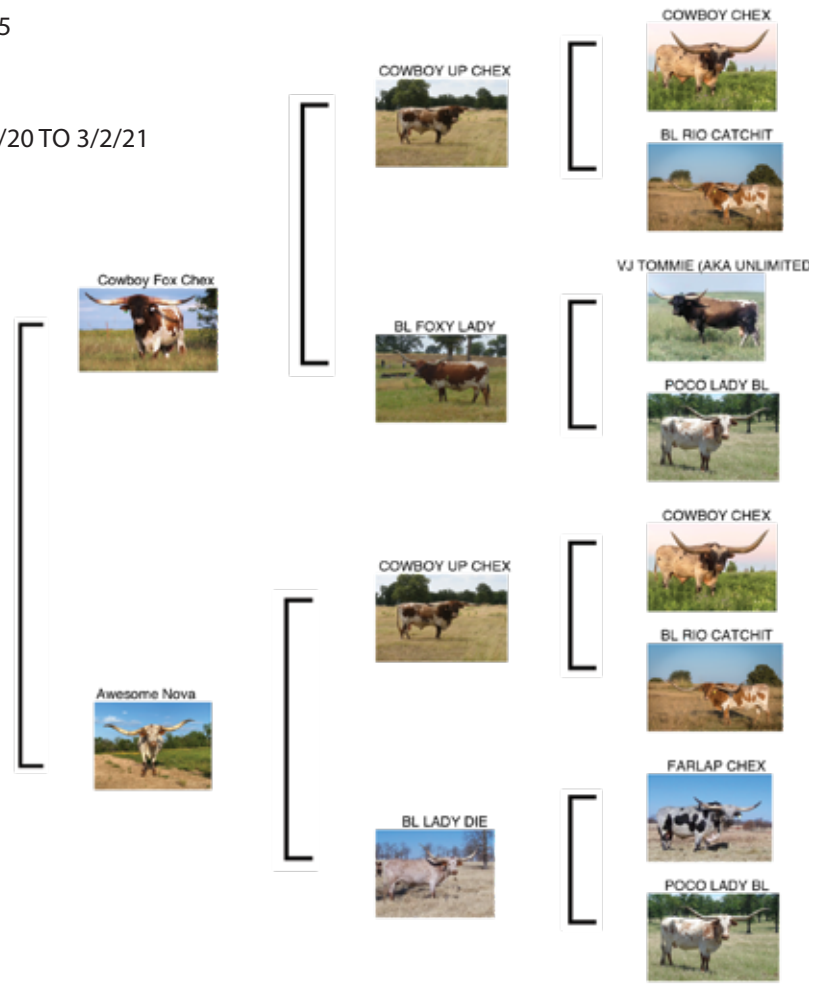

**BL SAFARI SUE
DAM OF BWANA CHEX**

**LOOK AT THE COLOR
BWANA CHEX THROWS**

Consigned by
Brett Ranch
Suzanne & Brian Brett

Lot #40

BR POCO NOVA

DOB: 9/10/16 **PH#:** 25/6 **REG:** CI301935
SIRE: COWBOY FOX CHEX
DAM: AWESOME NOVA
BREEDING: EXPOSED TO BR CRACKER JACK FROM 10/5/20 TO 3/2/21
 AND LINE UP FROM 3/2/21 TO SALE DATE