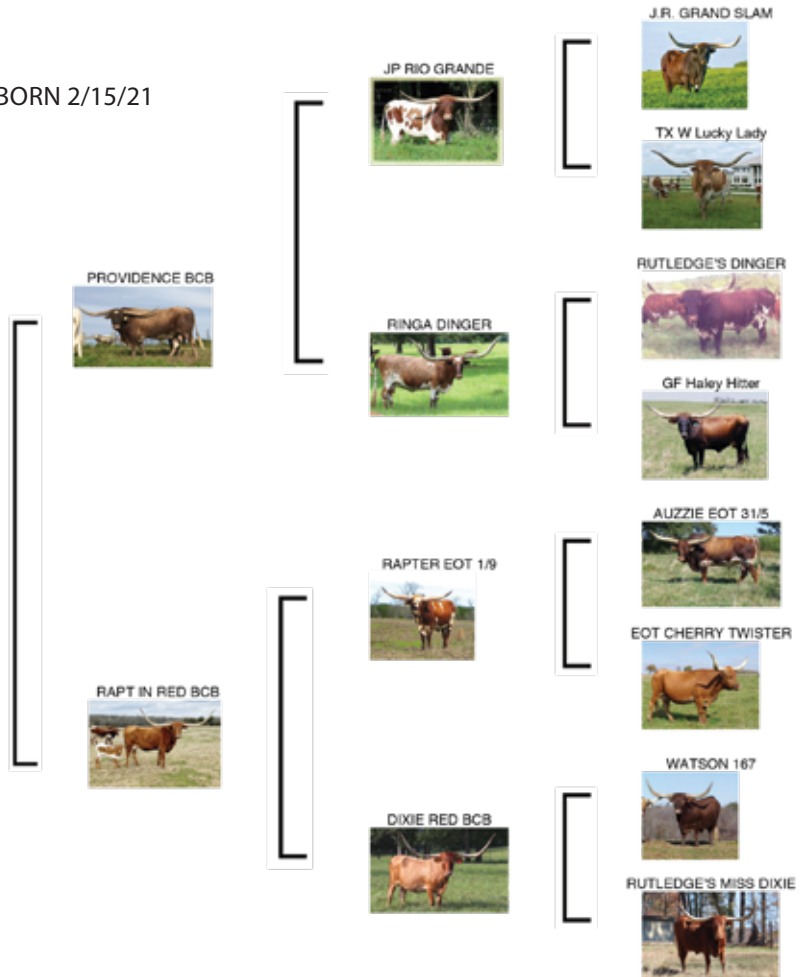

COMMENTS: OCV'd. Here is a pretty red and white paint. Her dam is almost 90" TTT going back to Bolen's Rutledge's Miss Dixie family. On top, her sire is mid-80" TTT and goes back to the awesome Ringa Dinger. She has a bull calf at side by RR Red Dust, youngest bull to reach 80" TTT. She was short exposed to Whiskey Bent BCB and then to Bushwacker Chex. Palpation will tell us which bull. More info at holycowlonghorns.com.