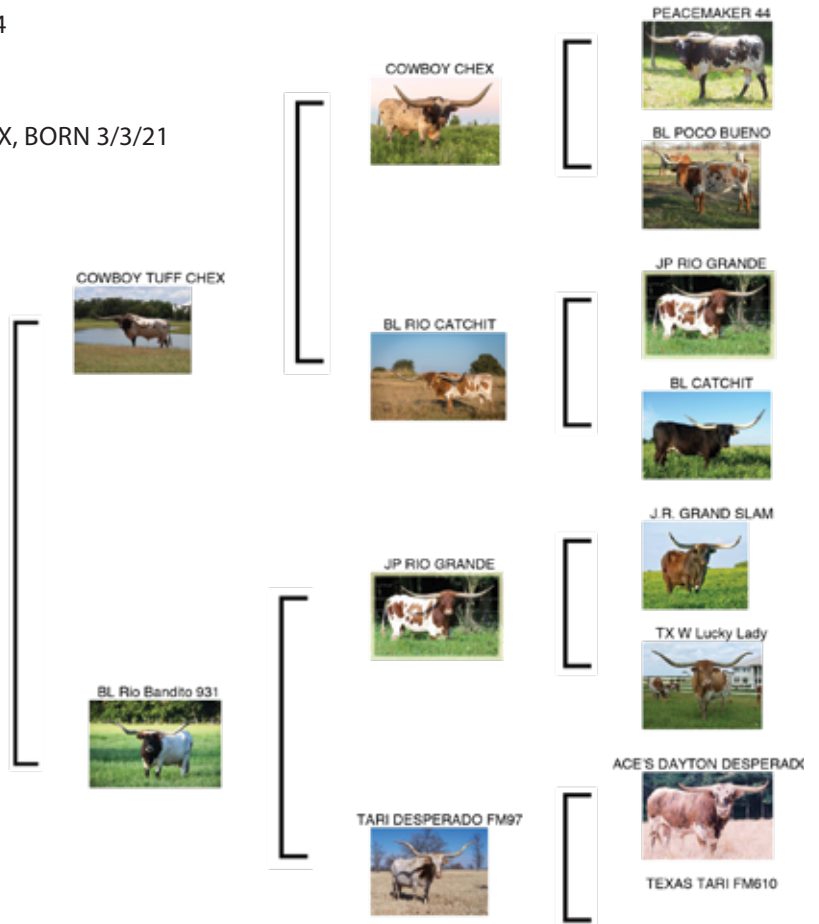

DOB: 3/17/14 **PH#:** 10/4 **REG:** CI294066
SIRE: FIFTY-FIFTY BCB
DAM: QUEEN BEE BCB
BREEDING: EXPOSED TO PLATINUM CHEX FROM 12/28/20 TO SALE DATE

COMMENTS: We love this cow line. Her dam, deep bodied, good milker, quiet disposition, is a solid producer. We're using a full-brother of Honey Bee in our program, Whiskey Bent BCB. She's a 3/4 sister to the beautiful Queen Bandita BCB. Honey Bee measuers 86" TTT and is super quiet. She's the kind of cow we try to raise. Bred to Platinum Chex!

FIFTY PROMISES BCB
HALF-SISTER

HOLIDAY CHEER BCB
HALF-SISTER

PLATINUM CHEX
SERVICE SIRE

BL LADY GRATE 982
DAM OF SERVICE SIRE

Consigned by
TL Longhorns
Toni & Larry Stegemoller

Lot #37

BL BANDITO TUFF

DOB: 4/1/13 **PH#:** 339 **REG:** CI284474
SIRE: COWBOY TUFF CHEX
DAM: BL RIO BANDITO 931
BREEDING: HEIFER CALF AT SIDE Sired by CORTEZ CHEX, BORN 3/3/21
 EXPOSED TO SPIRIT CHEX FROM 5/15/21 TO 8/20/21

COMMENTS: OCV'd. Current horn measurement is 82.75" TTT. This cow is an easy keeper, will take cubes by hand and always maintains great body condition. We are retaining 3 of her female offspring. She is our feature consignment. Johnes negative. Beautiful twisted horns.