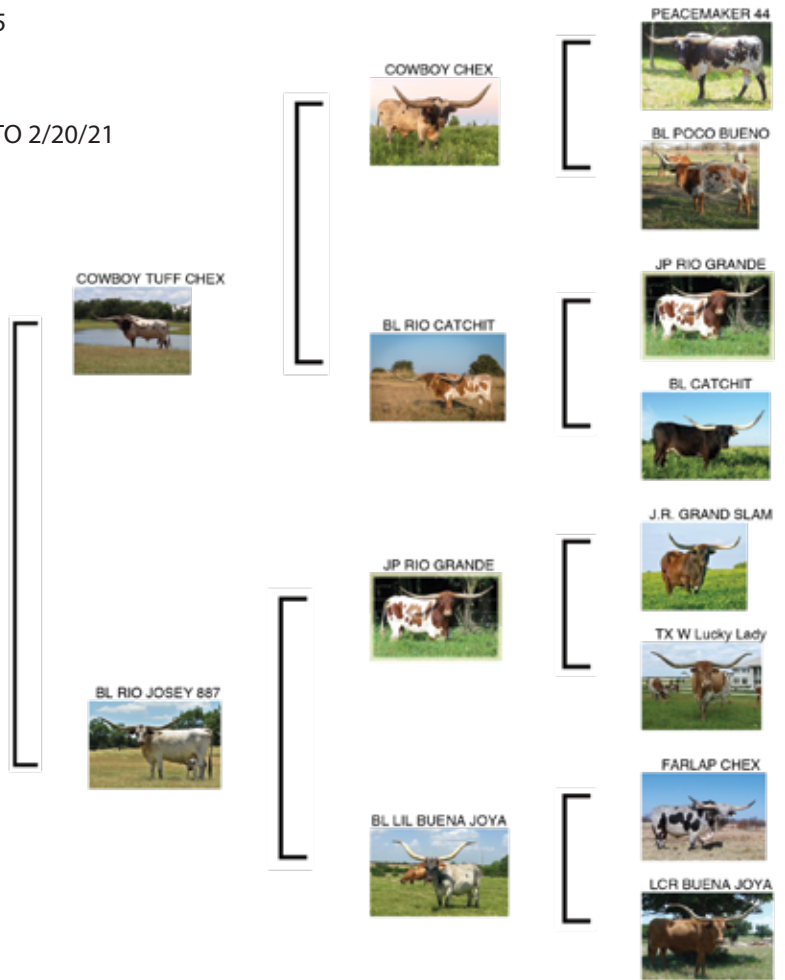

COMMENTS: OCV'd. Cowboy Tuff Chex on J.P. Rio Grand daughter's has been a very good cross.