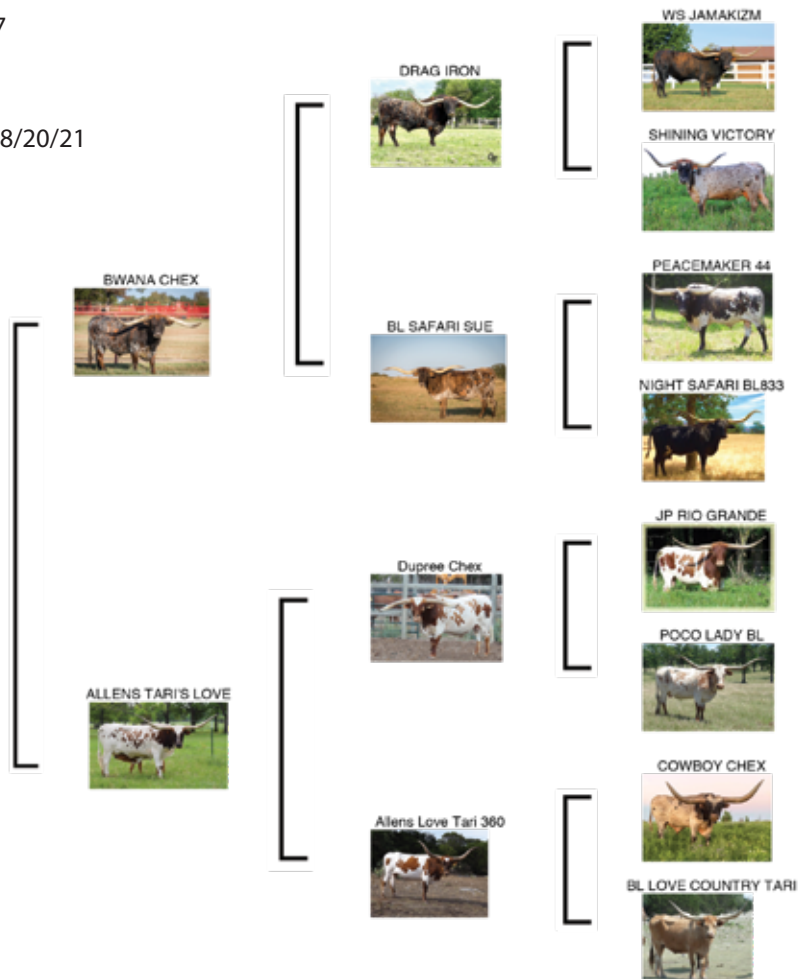

COMMENTS: OCV'd. Dazzle is a gentle heifer, confirmed bred to Cortez Chex for her first calf. She comes from a long line of great producers. Check out the pedigree. Should have Cortez Chex calf at side for sale date. Johnes Negative.

CORTEZ CHEX
SERVICE SIRE

TLS GINGER
FULL SISTER

COWBOY TUFF CHEX
GRAND SIRE

BL SAFARI SUE
PATERNAL GRAND DAM

Consigned by
TL Longhorns
Toni & Larry Stegemoller

Lot #11

TLS MORGAN

DOB: 3/5/19 **PH#:** 19 **REG:** CI320477
SIRE: BWANA CHEX
DAM: ALLENS TARI'S LOVE
BREEDING: EXPOSED TO SPIRIT CHEX FROM 5/15/21 TO 8/20/21

COMMENTS: OCV'd. Morgan has been blood tested and confirmed bred to Cortez Chex. She should have a calf at side by sale date. This sweet Bwana Chex daughter is out of one of our best heifer producers and has a pedigree that includes several all-time great bulls and cows. Johnes negative.