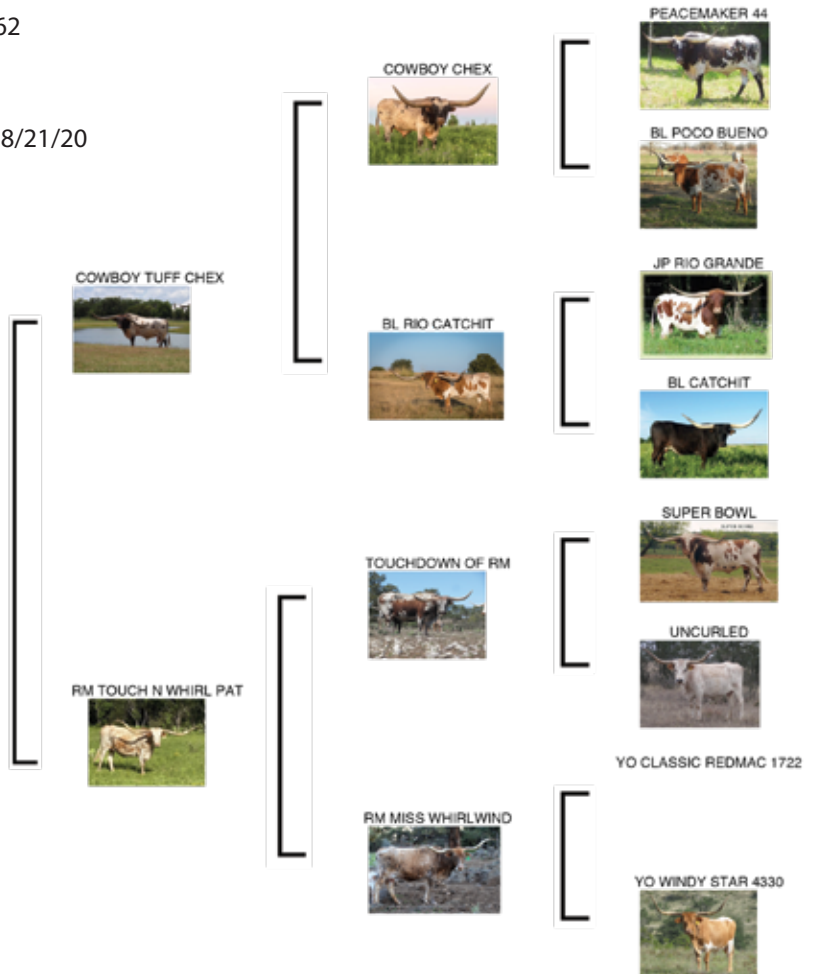

COMMENTS: OCV'd. Current horn measurement is 78.875" on 3/2/21. This first thing you notice about GLR Tuff Whirlwind is her nice twist and perfect amount of horn. She comes from Cowboyy Tuff (104" TTT) on top and Touch N Whirl (93" TTT) on bottom. This has been a productive and consistent cross. This beauty projects to almost 89" TTT, so could make 90" TTT over time. Should be bred to 90" BR Cracker Jack.