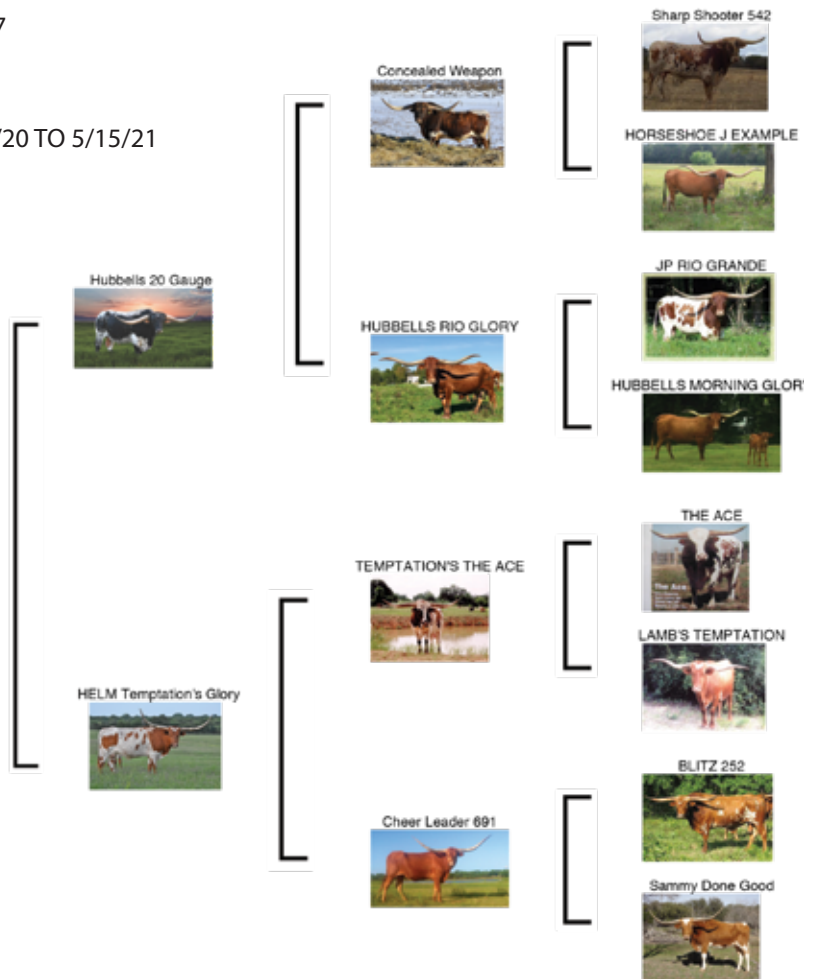

**COWBOY CATCHIT CHEX
PATERNAL GRAND SIRE**

Consigned by
Brett Ranch
Suzanne & Brian Brett

Lot #30

HELM JOY 811

DOB: 1/14/18 **PH#:** 811 **REG:** CI311897
SIRE: HUBBELLS 20 GAUGE
DAM: HELM TEMPTATIONS GLORY
BREEDING: EXPOSED TO BR CRACKER JACK FROM 8/21/20 TO 5/15/21