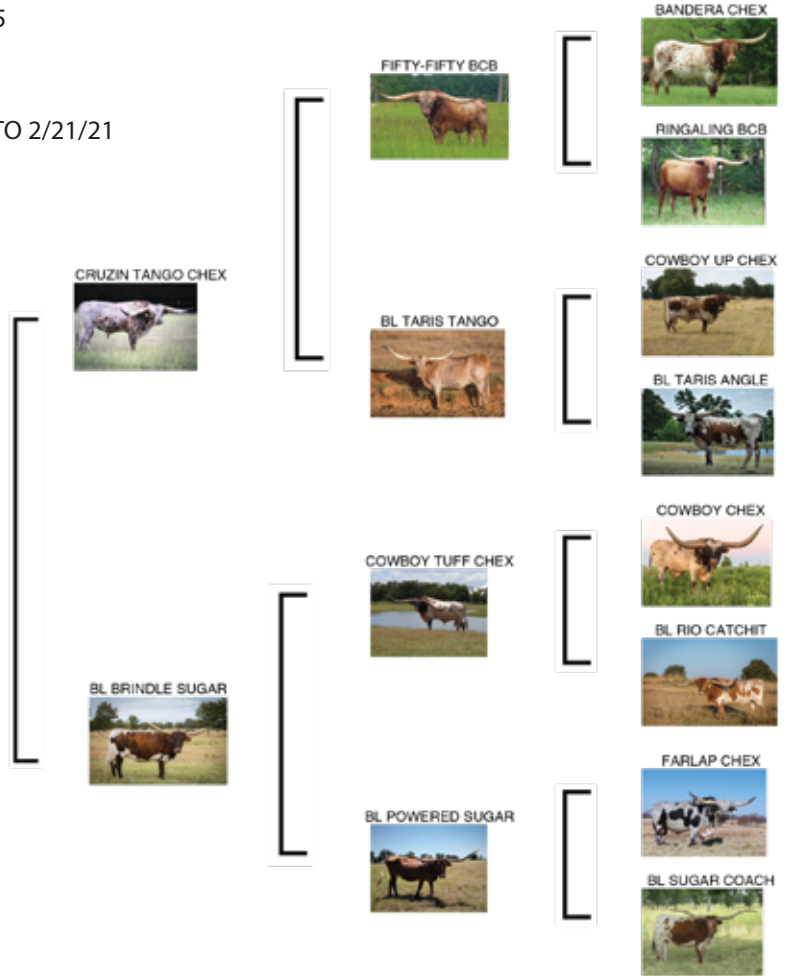

COMMENTS: OCV'd. Cruzin Tango Chex produced several futurity winners and Cowboy Tuff Chex works anywhere on sire and dam's side.