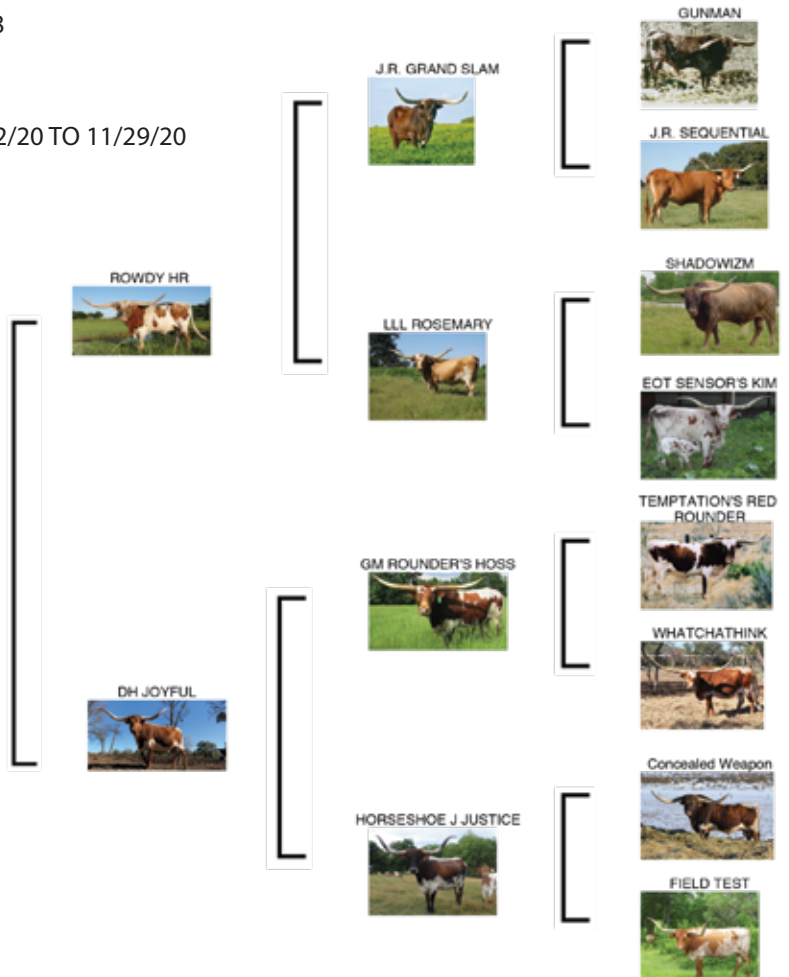

COMMENTS: OCV'd.Joy is a daughter of the 2X Ultimate Bull, Rowdy HR. Her dam goes back to Jimmy Jones' foundation cow, Field Test. She has Tempter and Conceald Weapon blood. This first-time heifer has an awesome bag and a ton of milk. She is bred to Smokin Gun Chex. He is a Rebel HR son out of an 80" 4-year-old Cowboy Tuff Chex daughter. Her horns just rolled out. Rebel HR crosses well on Rowdy daughters. Info at holycowlonghorns.com