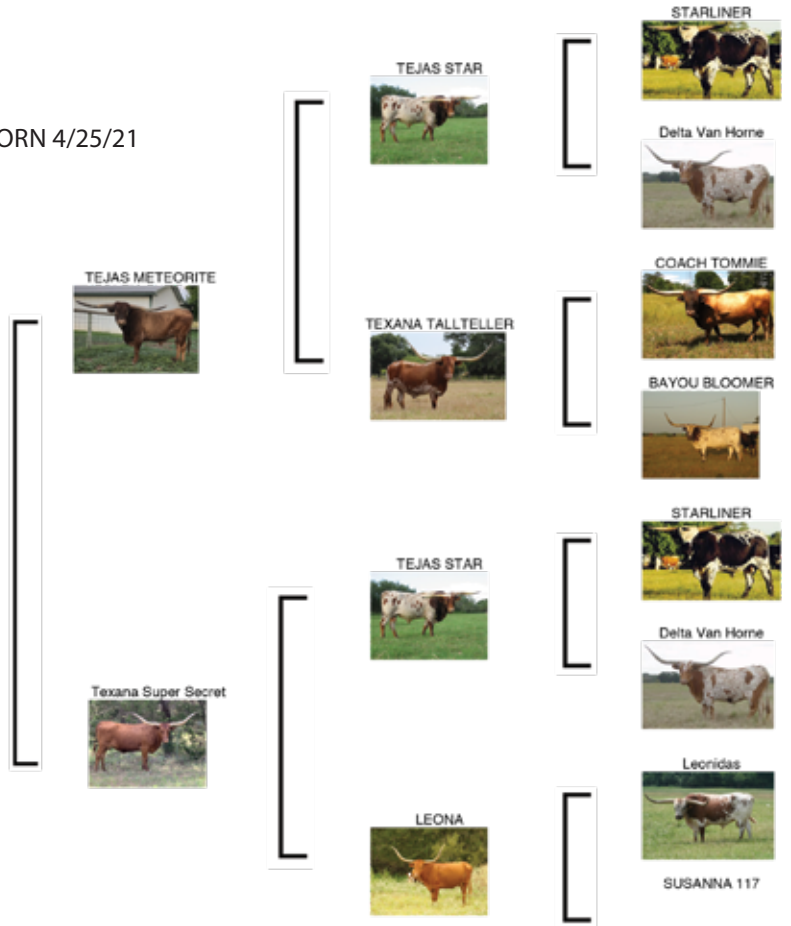

200 PERCENT
DAUGHTER

DUNN LUCKY DICE
DAUGHTER

CAROLINA IZZIE AGAIN
DAUGHTER

NATIVE BEAUTY
DAUGHTER

Consigned by
Loomis Ranch
Pam & Bob Loomis

Lot #32

BR TEJAS SHOOTING STAR

DOB: 8/14/15 **PH#:** 16/5 **REG:** C302941
SIRE: TEJAS METEORITE
DAM: TEXANA SUPER SECRET
BREEDING: BULL CALF AT SIDE BY BR CRACKER JACK, BORN 4/25/21
 EXPOSED TO BWANA CHEX FROM 4/25/21 TO 8/20/21