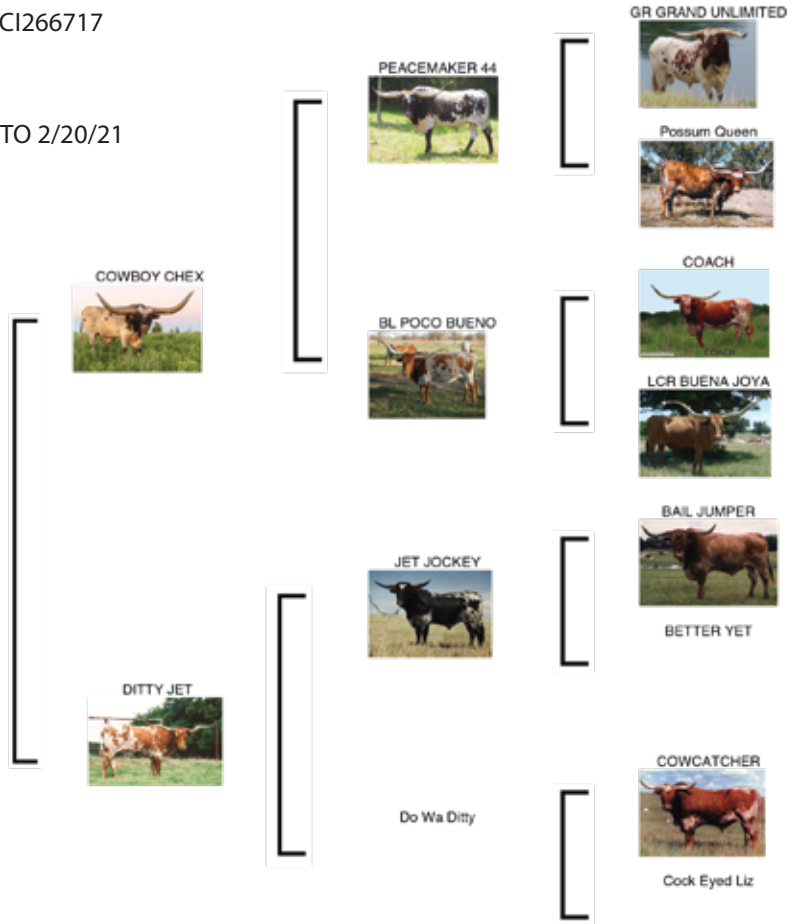

COMMENTS: OCV'd. We love this twisty horn family. BL Cowboy Ditty Do's dam twisted four times straight out. Her name was BL Ditty Jet. Ditty Jet was out of Jet Jackey one of the nicest bulls of that time. Her dam Do Wa Ditty won several championships and was one of our foundation cows.