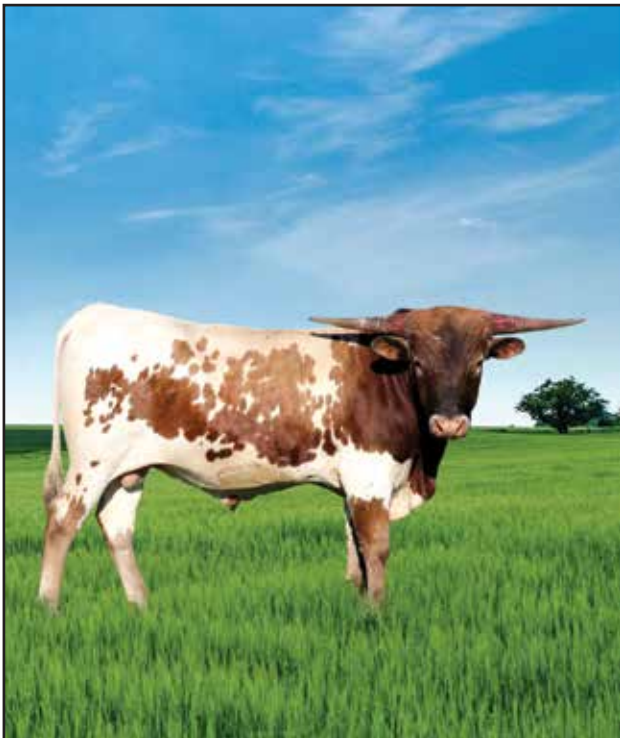

COMMENTS: The genetics of this young bull come from two of the best lines in the breed. Game Day's sire, Ringman BCB, has produced the longest horned steer in the world and also 100" TTT cows. DH Temptress, his dam, is a product of Dale Hunt's great cow that he's has so much success with. Game Day was the Grand Champion bull at the Winchester Futurity in March. Can't beat these genetics.