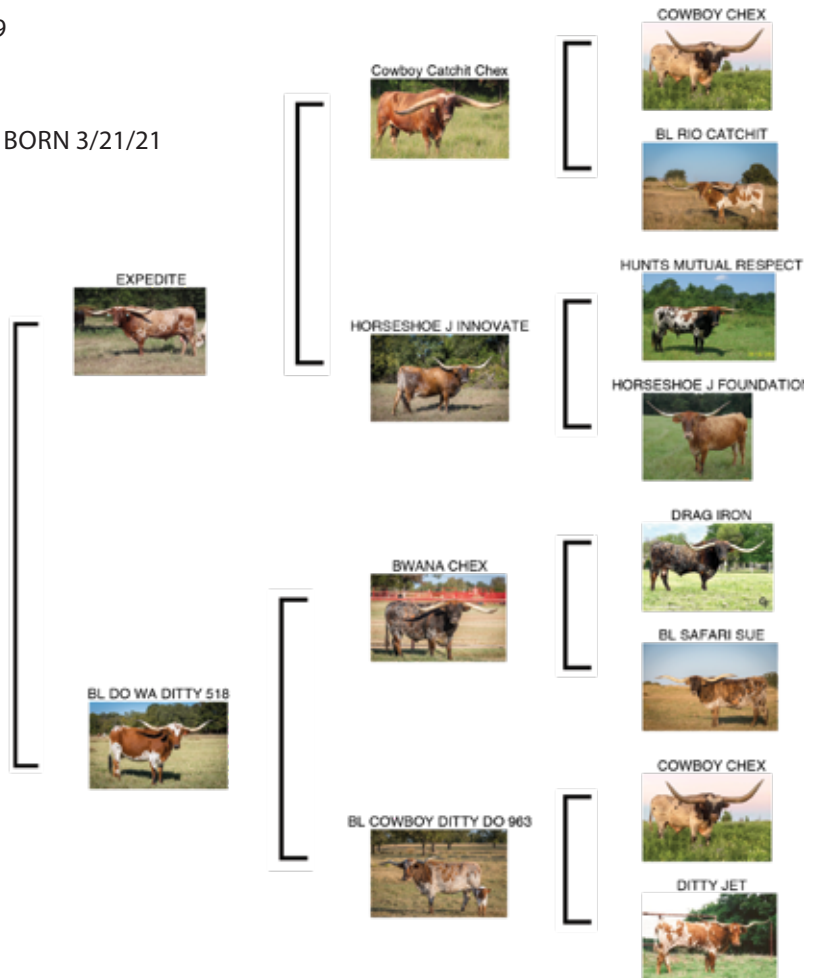

COMMENTS: OCV'd. I have had this family of cattle for several generations. Great conformation, horn shape and color.