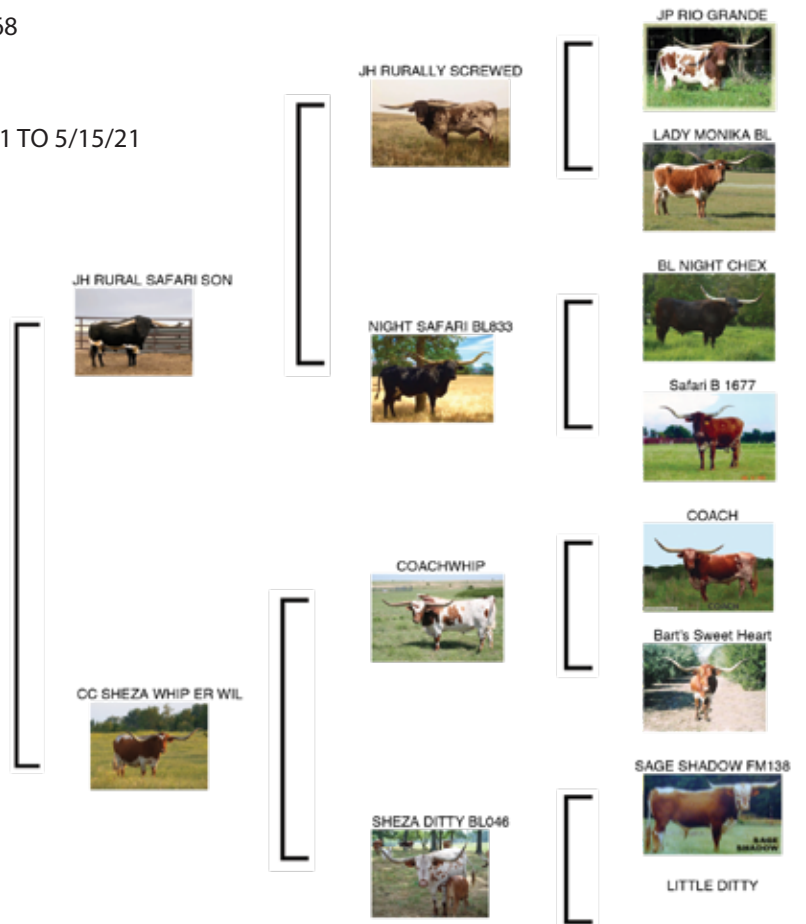

COMMENTS: OCV'd. Current horn measurement is 41.5" TTT on 3/2/21. This is one beautiful heifer! Deep bodied like her iconic and famous dam CC Sheza Whip Er Wil. Horn set is looking good. On the top side we have the longest TTT true black sire, JH Rural Safari Son. This is a heifer to build a herd around. Should be bred to 90" TTT BR Cracker Jack. That should be some calf.