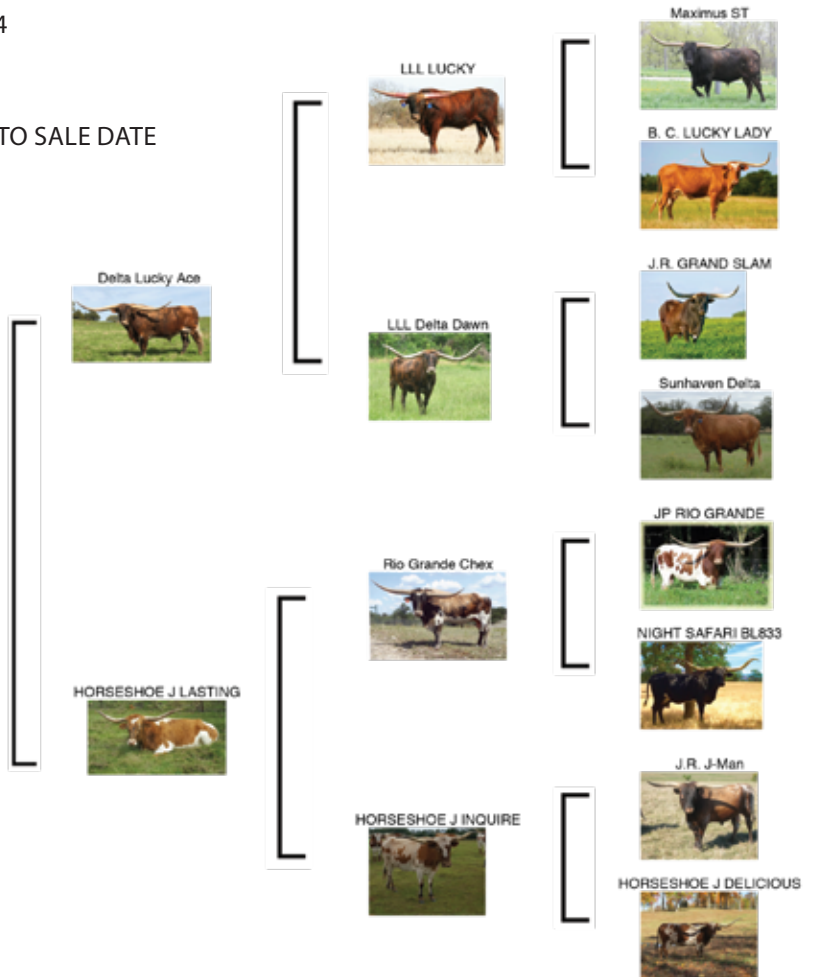

COMMENTS: OCV'd. Current horn measurement is 80" TTT. Jimmy Jones is one of the best in the Longhorn breed. When you see a cow carrying his brand you know you're getting a special cow. Joleen is one of those good cows. Her newborn died in the winter blizzard that came through here in February, but she's bred back now. She's a sweet young cow with a quiet disposition. She's bred to Swagger BCB!