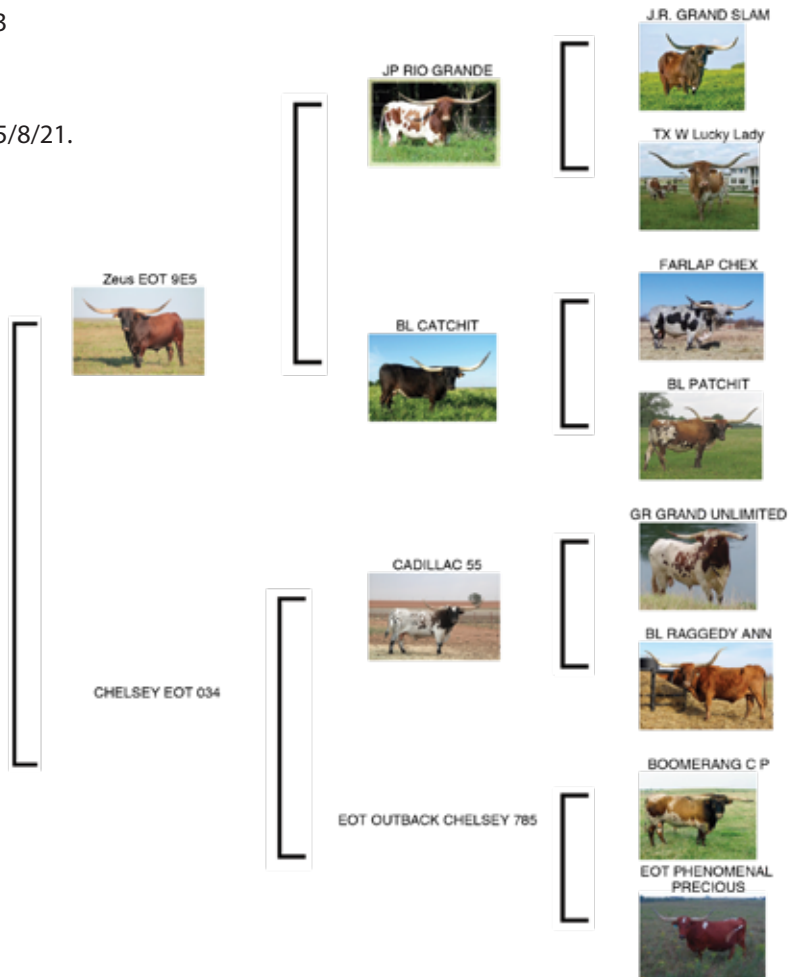

COMMENTS: OCV'd. Current horn measurement is 76" TTT. Everyone loves this beautiful frost face female when they visit the ranch!! She is a daughter of the embryo transfer bull Zeus EOT, he is a full brother to the 100" BL Rio Catchit cow that produced Cowboy Tuff Chex!! Her dam brings Cadillac 55, World Champion Boomerang CP and the legendary Phenomenon bull. Zeus Chelsey EOT is vet checked bred to the two time bull of the year Rowdy HR for an amazing fall baby.