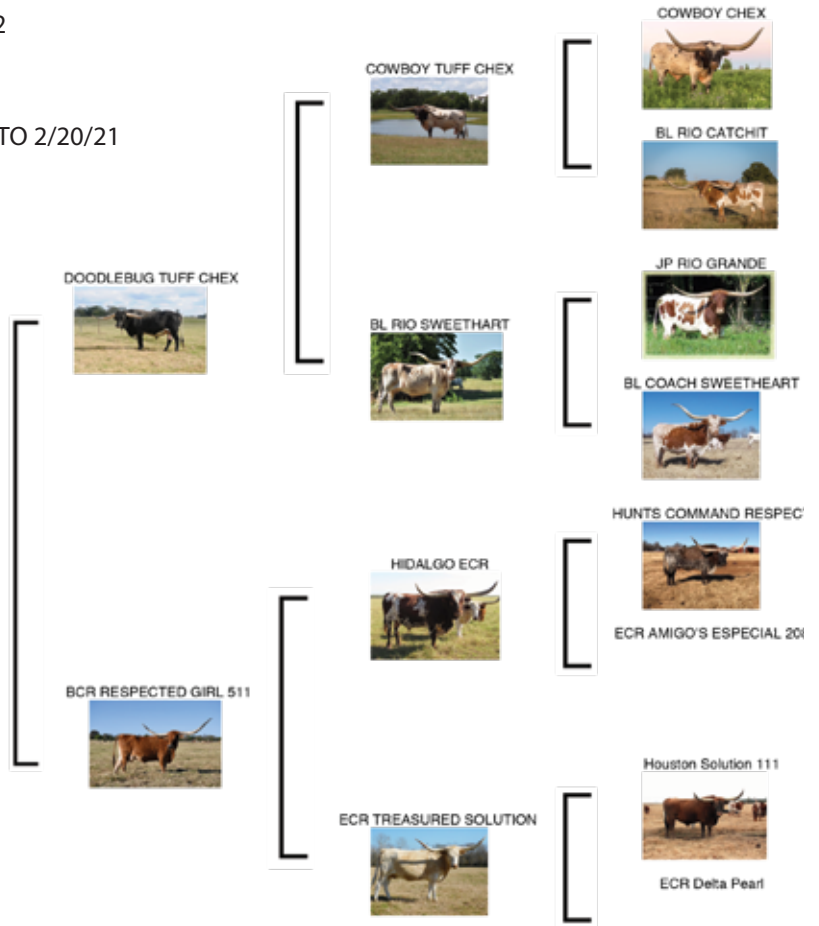

COMMENTS: OCV'd. Cowboy Tuff Chex son on top and El Coyote on dam's side. It doesn't get any better than that.