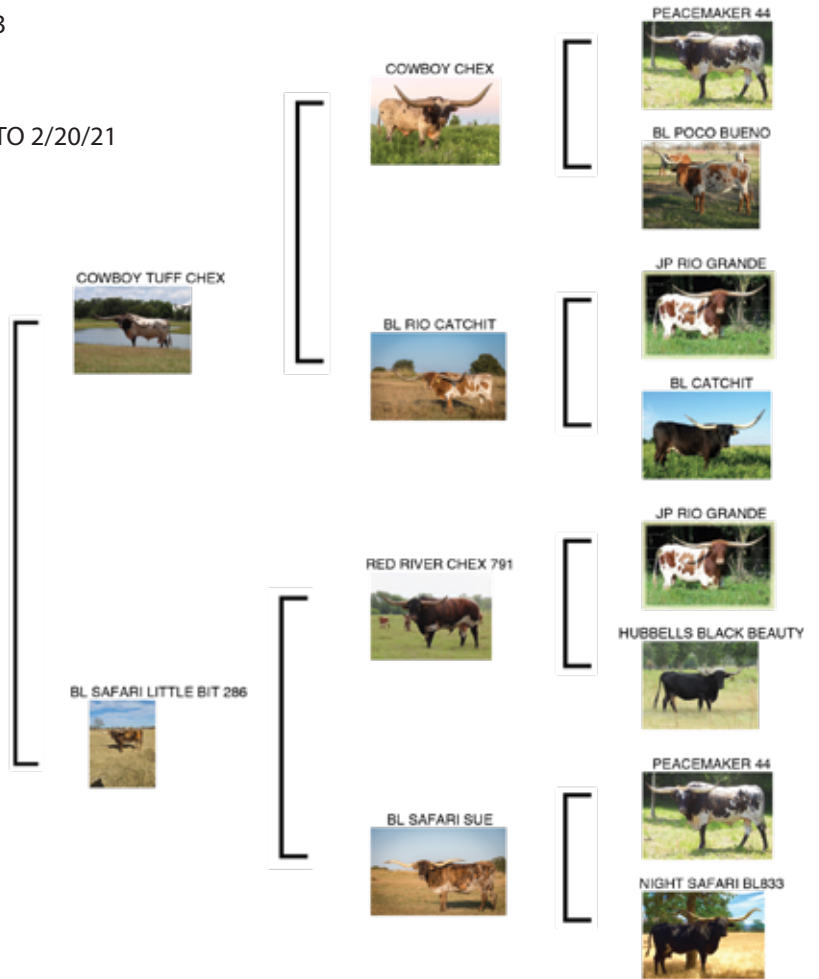

Lot #46

BL ITTY BIT

DOB: 8/15/15   **PH#:** 522   **REG:** CI297163
SIRE: COWBOY TUFF CHEX
DAM: BL SAFARI LITTLE BIT 286
BREEDING: EXPOSED TO BWANA CHEX FROM 11/14/20 TO 2/20/21
AND FROM 4/15/21 TO 8/20/21

COMMENTS: OCV'd. A daughter of Cowboy Tuff Chex and the Night Safari BL633 and BL Safari Sue family. Very predictable family.