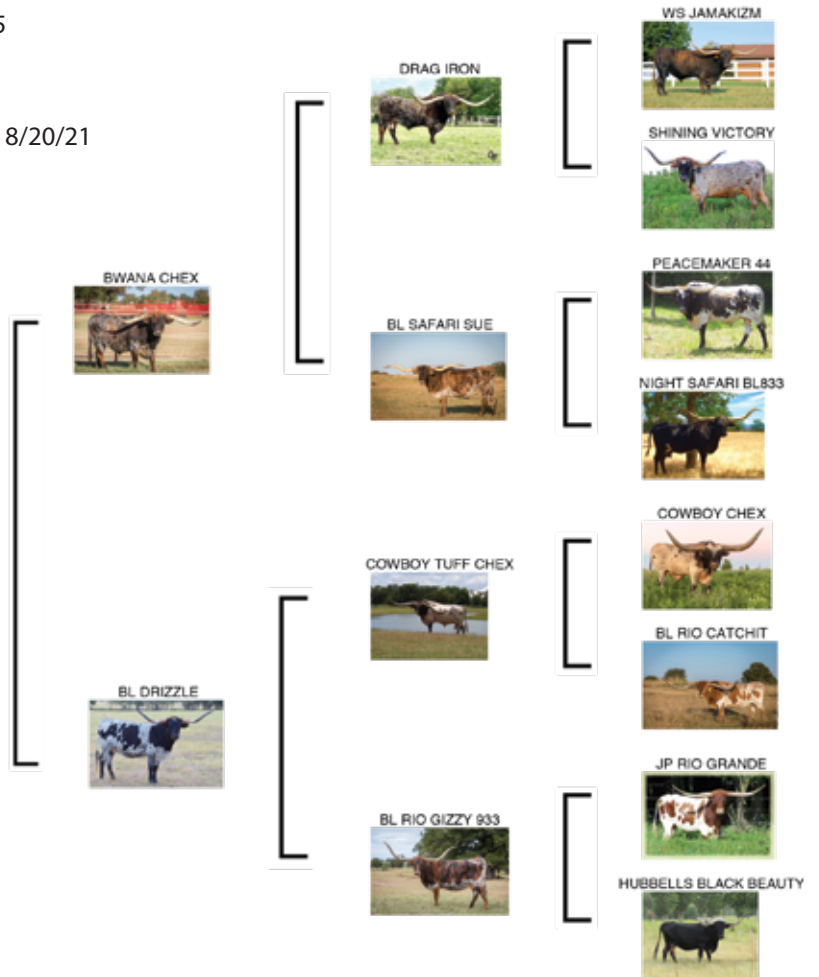

COMMENTS: OCV'd. Cruzin Tango Chex produced several futurity winners and Cowboy Tuff Chex works anywhere on sire and dam's side.

**IN LIKE FLINN
SERVICE SIRE**

**BWANA CHEX
SERVICE SIRE**

**BL SWAHILI
DAM OF IN LIKE FLINN**

COMMENTS: OCV'd. Beautiful, sweet Bwana Chex daughter. She did a great job for us with her first calf. We are retaining that heifer. Takes cubes by hand.

SPIRIT CHEX
SERVICE SIRE

TLS DAZZLE
FULL SISTER
LOT #10