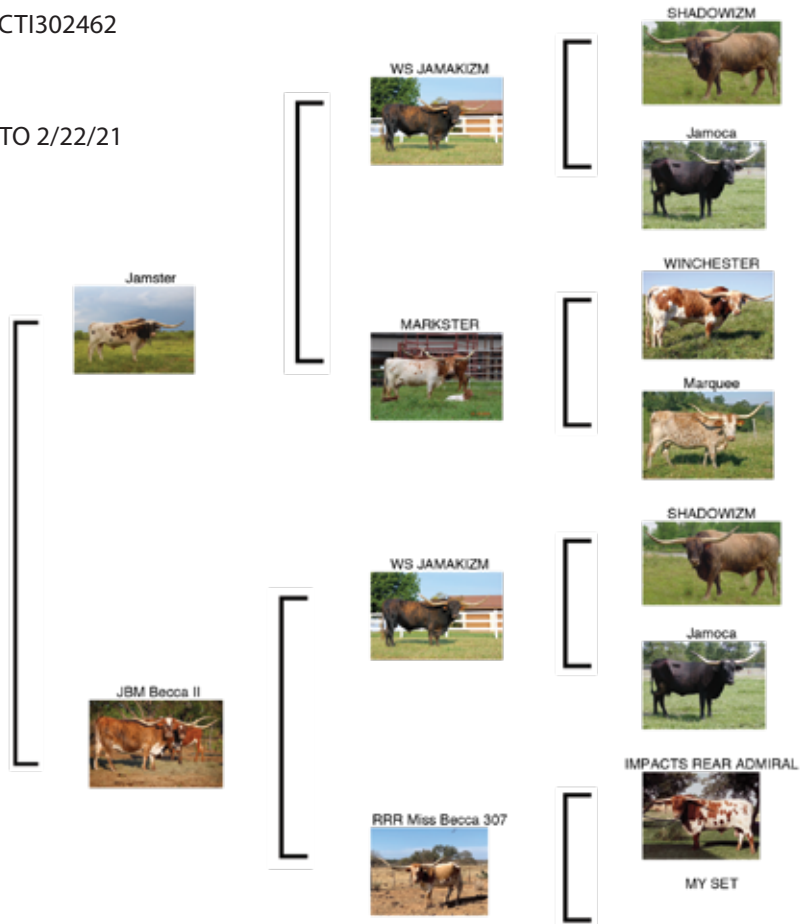

COMMENTS: OCV'd. BR Becca Catarina is a daughter of the great JBM Becca II. She had a nice bull calf last fall and is bred back to Bwana Chex. This should be a great cross.

**BWANA CHEX
SERVICE SIRE**

**DRAG IRON
SIRE OF BWANA CHEX**