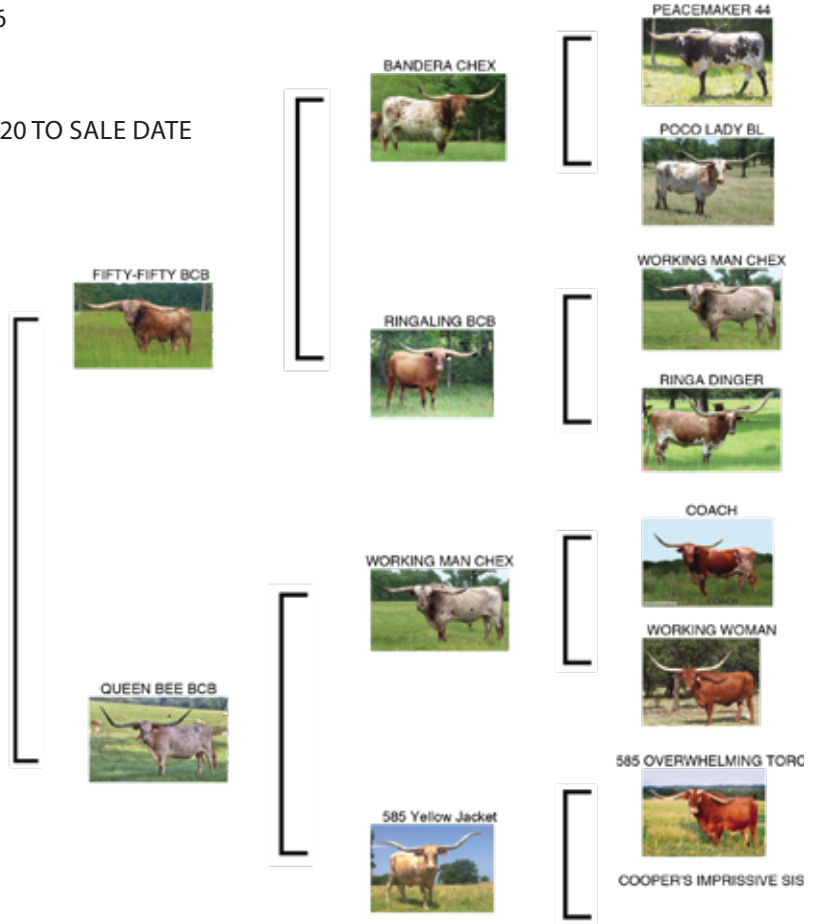

FIFTY-FIFTY BCB
GENETIC BROTHER

POCO LADY BL
GRAND DAM

RINGA DINGER
GRAND DAM

DH HOTTIE
DAM OF SERVICE SIRE

19

Consigned by
Bolen Longhorn Ranch
Cindy & Brent Bolen

Lot #36

HONEY BEE BCB

DOB: 3/17/14 **PH#:** 10/4 **REG:** CI294066
SIRE: FIFTY-FIFTY BCB
DAM: QUEEN BEE BCB
BREEDING: EXPOSED TO PLATINUM CHEX FROM 12/28/20 TO SALE DATE

COMMENTS: We love this cow line. Her dam, deep bodied, good milker, quiet disposition, is a solid producer. We're using a full-brother of Honey Bee in our program, Whiskey Bent BCB. She's a 3/4 sister to the beautiful Queen Bandita BCB. Honey Bee measuers 86" TTT and is super quiet. She's the kind of cow we try to raise. Bred to Platinum Chex!