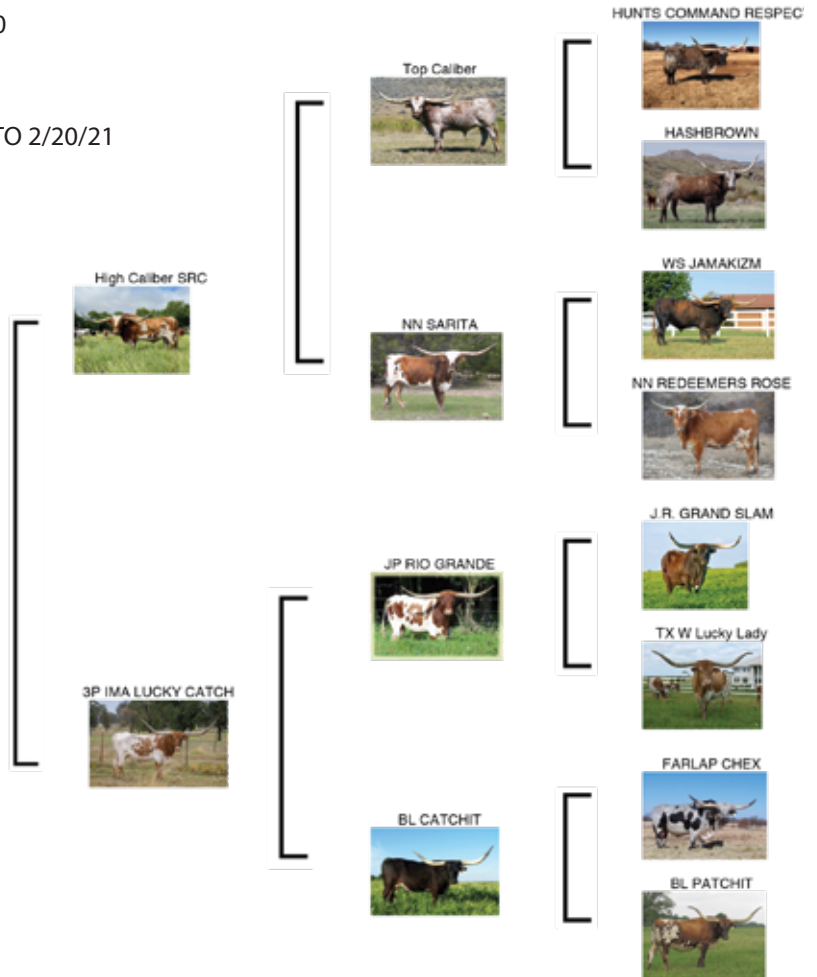

EXPEDITE
SIRE

BL RIO CATCHIT
PATERNAL AND MATERNAL
GREAT GRAND DAM

COWBOY CHEX
MATERNAL GREAT
GRAND SIRE

COWBOY UP CHEX
MATERNAL GRAND SIRE

Consigned by
Loomis Ranch
Pam & Bob Loomis

Lot #21

BL LUCKY GIRL

DOB: 5/19/18 **PH#:** 821 **REG:** CI315060
SIRE: HIGH CALIBER SRC
DAM: 3P IMA LUCKY CATCH
BREEDING: EXPOSED TO IN LIKE FLINN FROM 11/20/20 TO 2/20/21
 AND BWANA CHEX FROM 5/1/21 TO 8/20/21