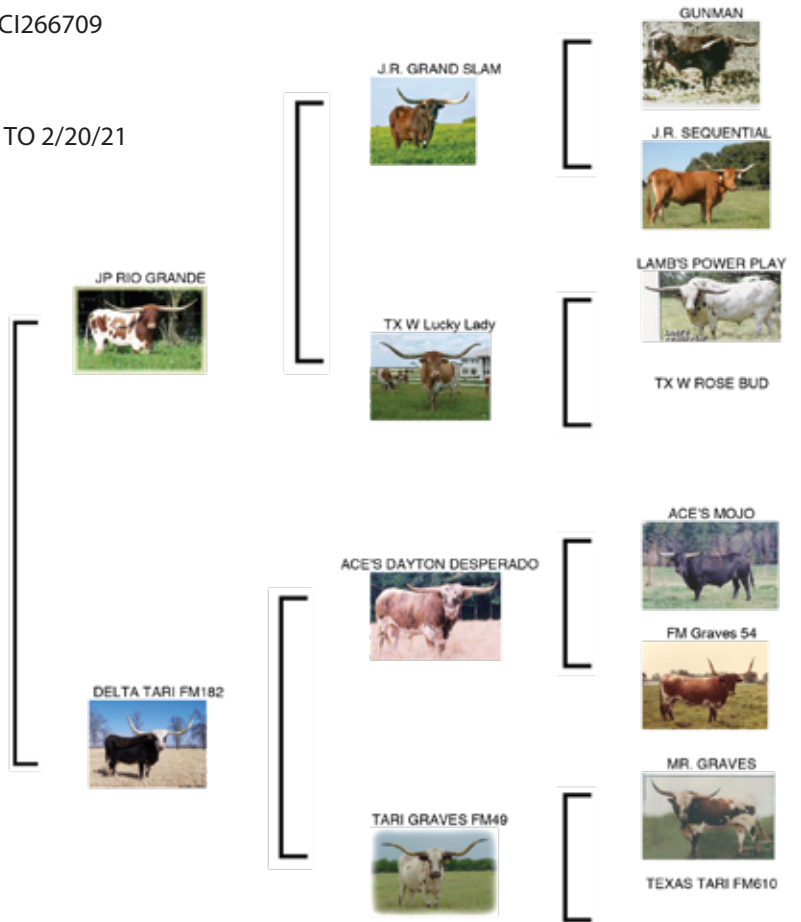

COMMENTS: OCV'd. JP Rio Grande daughter out of Delta Tari. She was the first calf out of Tari Graves family and one of our foundation cows. She produced so many good ones for us.