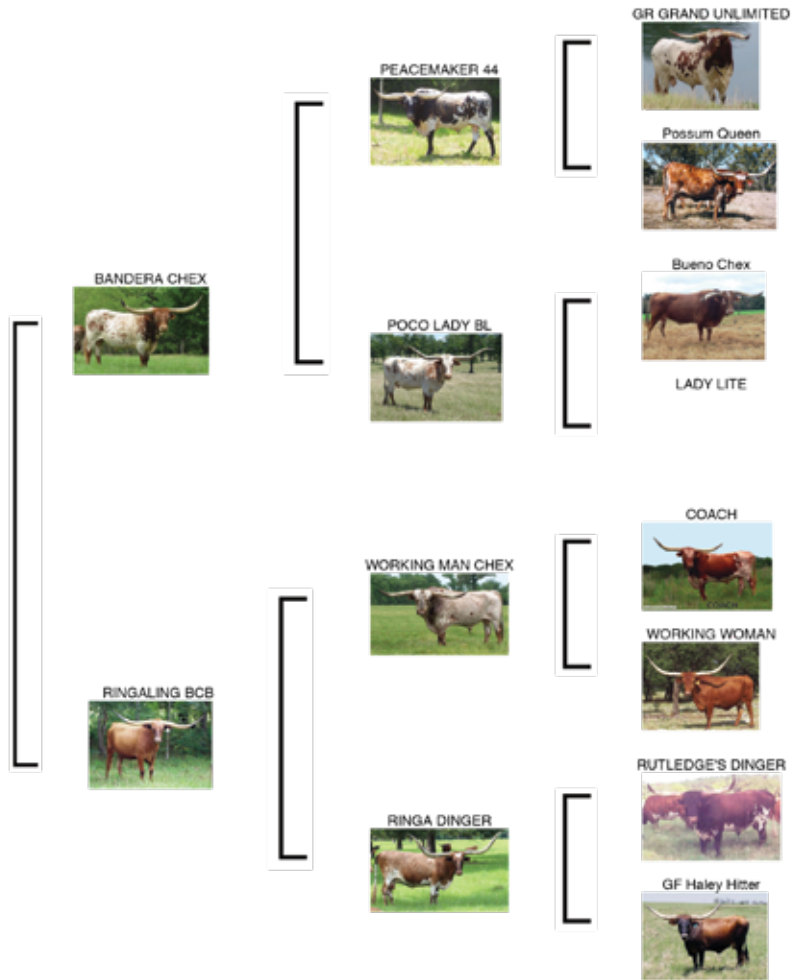

DOB: PH#: REG: BI82856
SIRE:
DAM:
BREEDING:

COMMENTS: Current horn measurement is 88.5" TTT. As we look at the progeny of Fifty-Fifty BCB we can see how well his genetics crossed with so many across the breed. He was made well with nice muscling, smoothness that's hard to come by and he passed that on to his offspring. He stamped his calves with looks and a sweet personality. Fifty-Fifty BCB produced 100" TTT females, 100" TTT steers and 90" TTT bulls. He made Horn Showcase winners and World Show Champions. They are top money earners in the countless futurities across this nation. One of his daughters just sold for \$200,000! We're offering 5 STRAWS of Fifty-Fifty BCB semen; 3 straws of HEIFER SEXED and 2 straws of CONVENTIONAL semen. We've taken his semen off of the market, here's your chance to get some now. The buyer is responsible for shipping, the semen is kept at Champion Genetics in Canton, Texas.