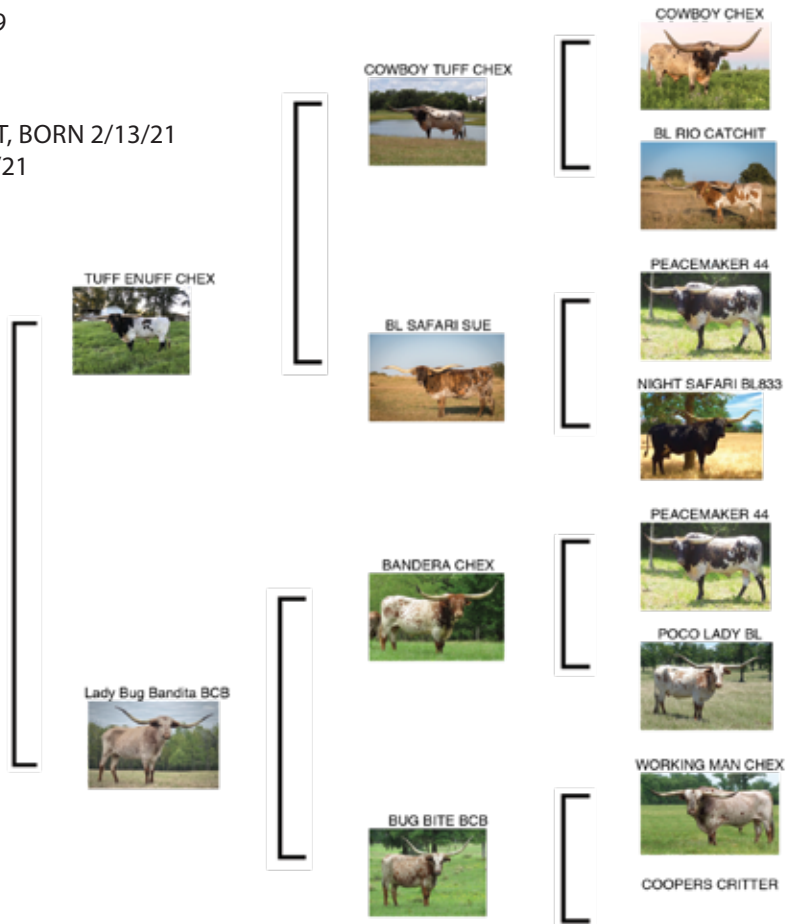

COMMENTS: OCV'd. This young roan cow is loaded with tri-color specs. Her sire is out of the brindled BL Safari Sue, that is producing great for Loomis, going back to BL Night Safari. Her grand sires are Cowboy Tuff Chex and Bandera Chex. This gives you BL Rio Catchit and Polo Lady BL, who produced the Monika line. She sells with an RR Red Dust, youngest bull to reach 80"TTT, heifer. She is exposed back to Whiskey Bent BCB, a brindled Fifty-Fifty BCB son. I am keeping her 2019 heifer by RR Red Dust who was 45"TTT at 15 months. For more info go to holycowlonghorns.com.