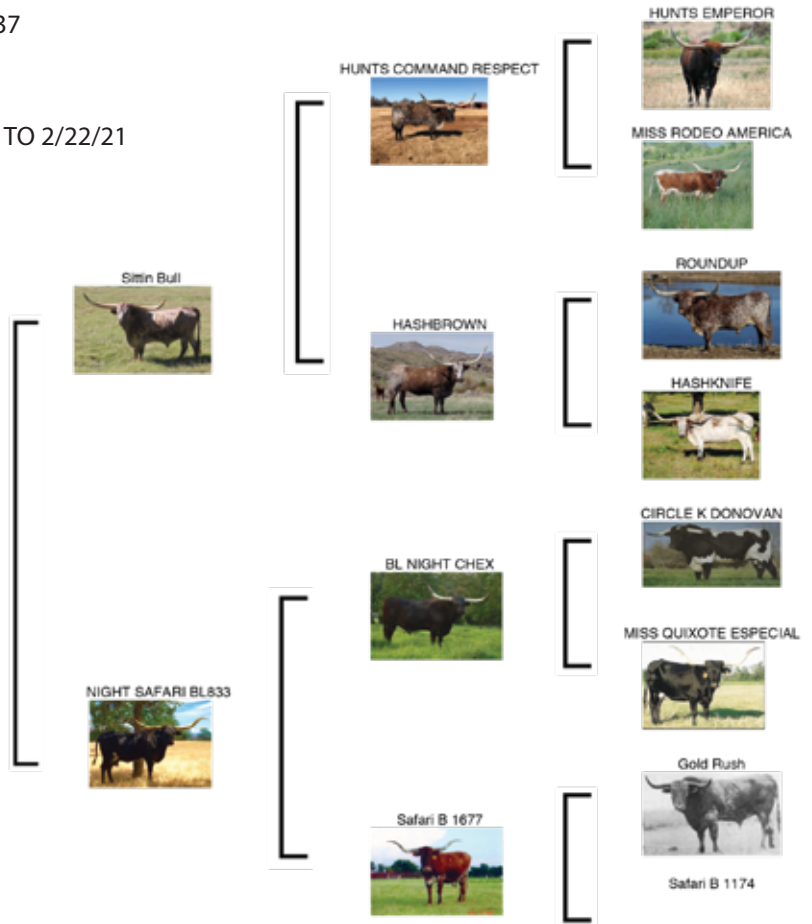

Lot #63

BL SITTIN SUE

DOB: 10/10/12   **PH#:** 269   **REG:** CT1282937
SIRE: SITTIN BULL
DAM: NIGHT SAFARI BL833
BREEDING: EXPOSED TO JAGUAR CHEX FROM 11/14/20 TO 2/22/21
AND BWANA CHEX FROM 5/20/21 TO 8/20/21.