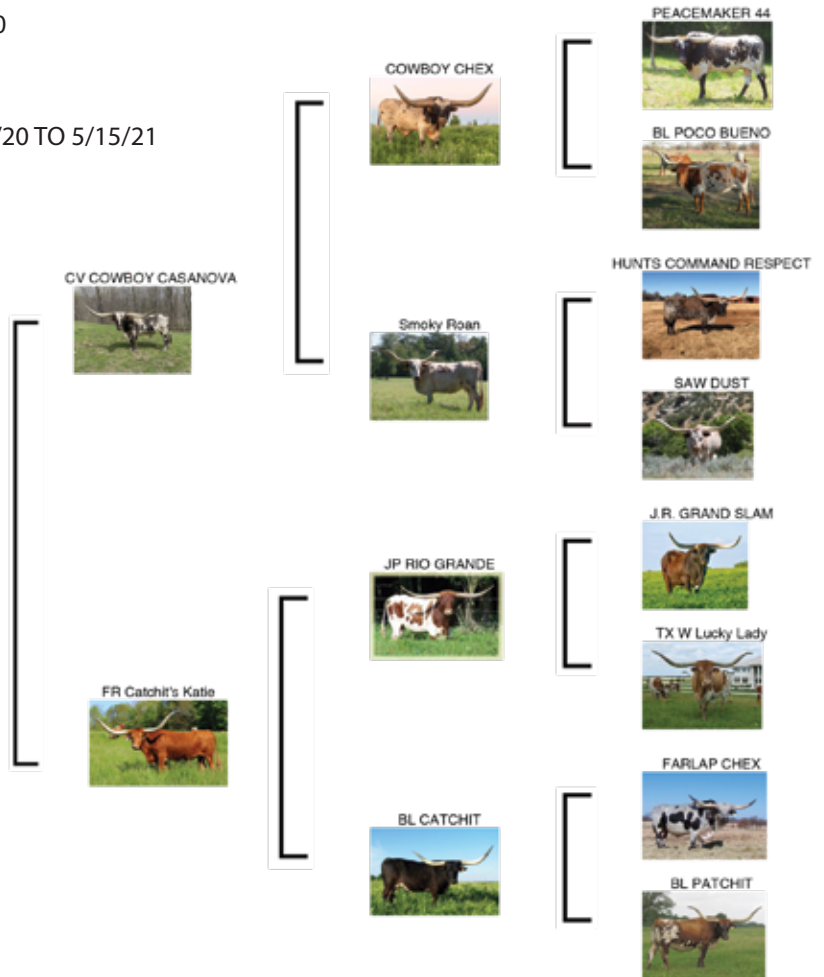

COMMENTS: OCV'd. Current horn measurement is 77.75" on 3/2/21. Making this beauty available because we are retaining a heifer from her. She has everything going for her. She was over 64" TTT on her second birthday and projects to over 92" TTT. She has Cowboy Casanova, HCR and a dam who is a full sister to 100" TTT BL Rio Catchit in her pedigree. Should be bred to 90" BR Cracker Jack for a future 90" TTT x 90" TTT calf. Her hornset captures the imagination!