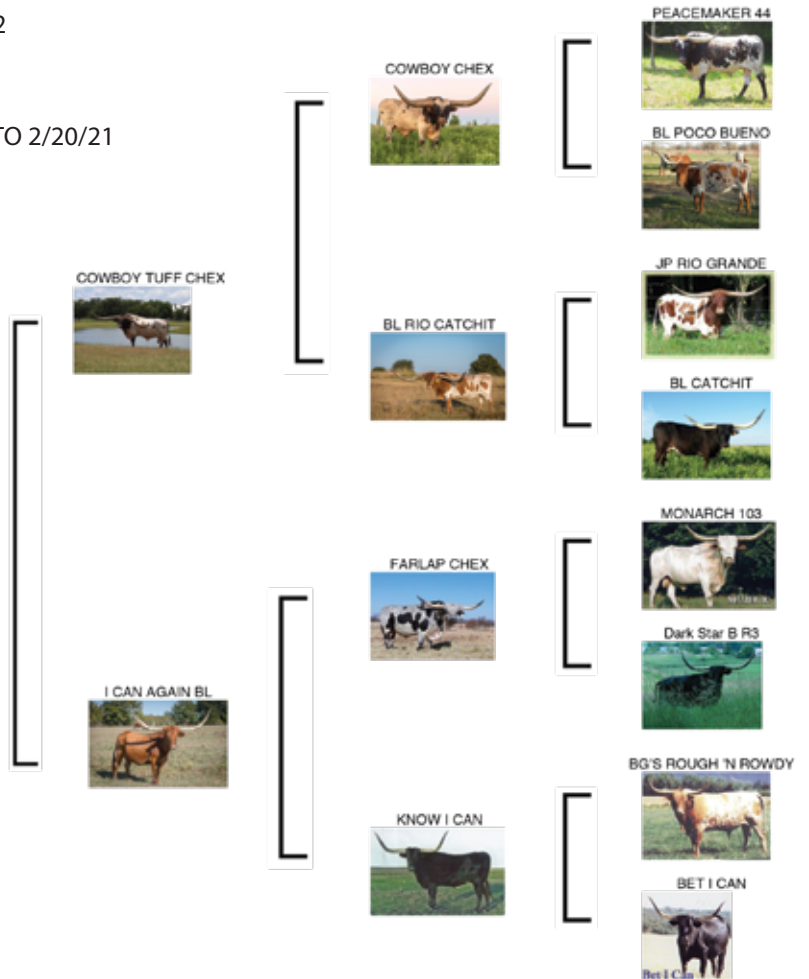

**BL SAFARI SUE
DAM OF BWANA CHEX**

Consigned by
Loomis ranch
Pam & Bob Loomis

Lot #22

BL CANCAN TUFF

DOB: 5/15/18 **PH#:** 814 **REG:** CI315032
SIRE: COWBOY TUFF CHEX
DAM: I CAN AGAIN BL
BREEDING: EXPOSED TO IN LIKE FLINN FROM 11/20/20 TO 2/20/21
 AND BWANA CHEX FROM 4/15/21 TO 8/20/21

COMMENTS: OCV'd. Cowboy Tuff Chex daughter. Dam is the Bet I Can family. Back in the day, Bet I can was Betty Lamb's best producing cow.

**IN LIKE FLINN
SERVICE SIRE**

**BWANA CHEX
SERVICE SIRE**

**DRAG IRON
SIRE OF BWANA CHEX**