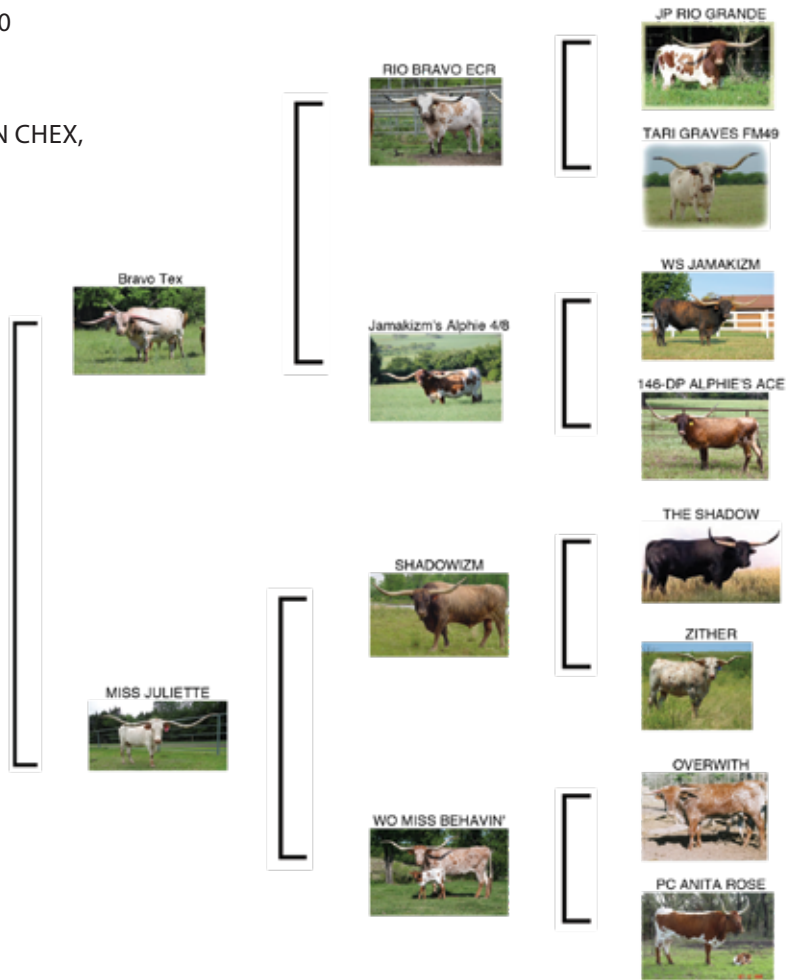

COMMENTS: OCV'd.Joy is a daughter of the 2X Ultimate Bull, Rowdy HR. Her dam goes back to Jimmy Jones' foundation cow, Field Test. She has Tempter and Conceald Weapon blood. This first-time heifer has an awesome bag and a ton of milk. She is bred to Smokin Gun Chex. He is a Rebel HR son out of an 80" 4-year-old Cowboy Tuff Chex daughter. Her horns just rolled out. Rebel HR crosses well on Rowdy daughters. Info at holycowlonghorns.com

NIGHT LIFE BCB
PATERNAL BROTHER

DH ROWDY'S SUNSHINE
PATERNAL SISTER

HORSESHOE J EXAMPLE
MATERNAL GREAT GREAT
GRAND DAM

SMOKIN GUN CHEX
SERVICE SIRE

Consigned by
D & C Ranch, LLC
Don Bartlet

Lot #14

DC ROXY

DOB: 10/8/18 **PH#:** 8241 **REG:** C1316660
SIRE: BRAVO TEX
DAM: MISS JULIETTE
BREEDING: HEIFER CALF AT SIDE Sired by SMOKIN GUN CHEX,
 BORN 5/5/2021

COMMENTS: OCV'd. DC Roxy is a big-time heifer!! Her dam is the 93.5" TTT Juliette cow and her Grand Dam is the 90"+ TTT Jamakizm's Alphie cow!! She just had a 5/5/21 heifer baby by Smokin Gun Chex, he is a Rebel HR son out of the soon to be 90" Tuff daughter MC Piston Annie. Not exposed back.