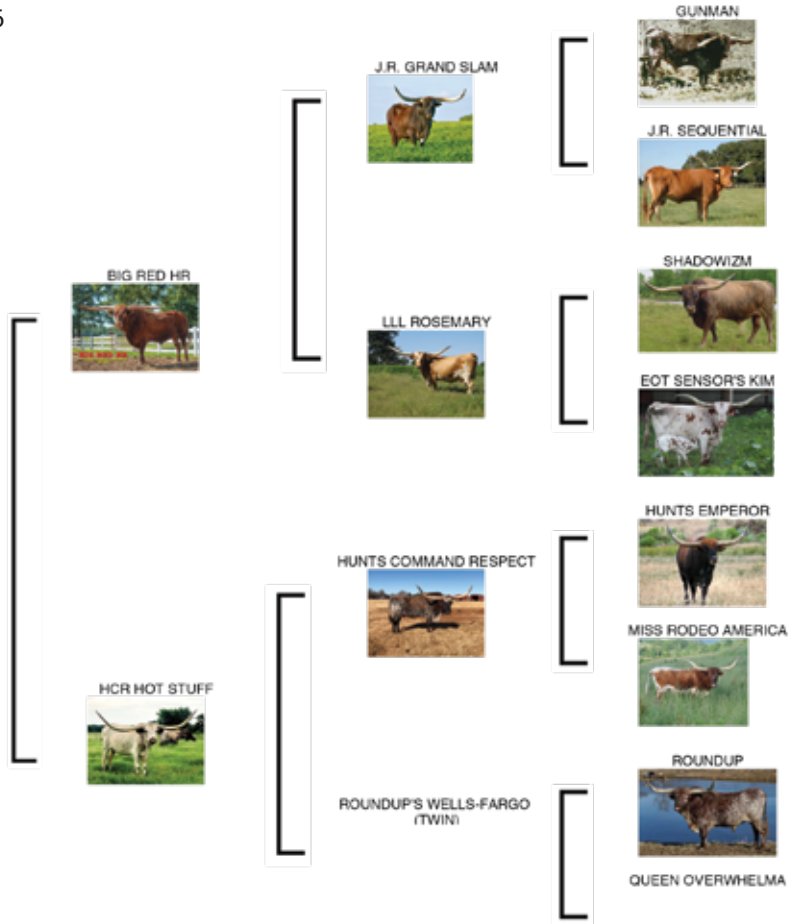

COMMENTS: OCV'd. Take a look at the horn set on this heifer. She is by Big Red HR, full brother to 2X Ultimate Bull Rowdy HR. Her mid-80s dam is a direct daughter of Hunt's Command Respect. This girl can outcross on your young stud bull. Her 2018 full sister was over 62" TTT at 24 months. Hot Damn was 42" TTT at 15 months with that backward shape. She should also pass 60" at 24 months. She is going to have an awesome set of horns at maturity. More info at holycowlonghorns.com.