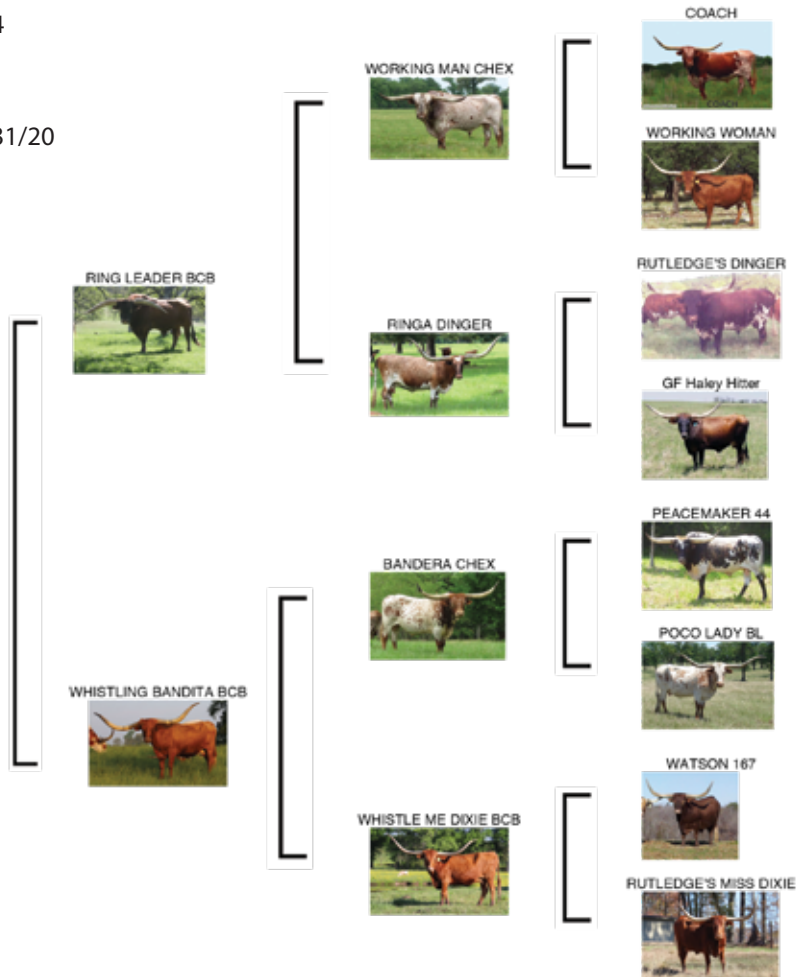

COMMENTS: OCV'd. Current horn measurement is 95" TTT. Leading Lady comes from two of our best maternal lines. She can produce both females and sires. It's hard to find a cow that can give you both. No holes in this elite cow. Oh yeah, she measures 95" TTT! Bred to Justify!