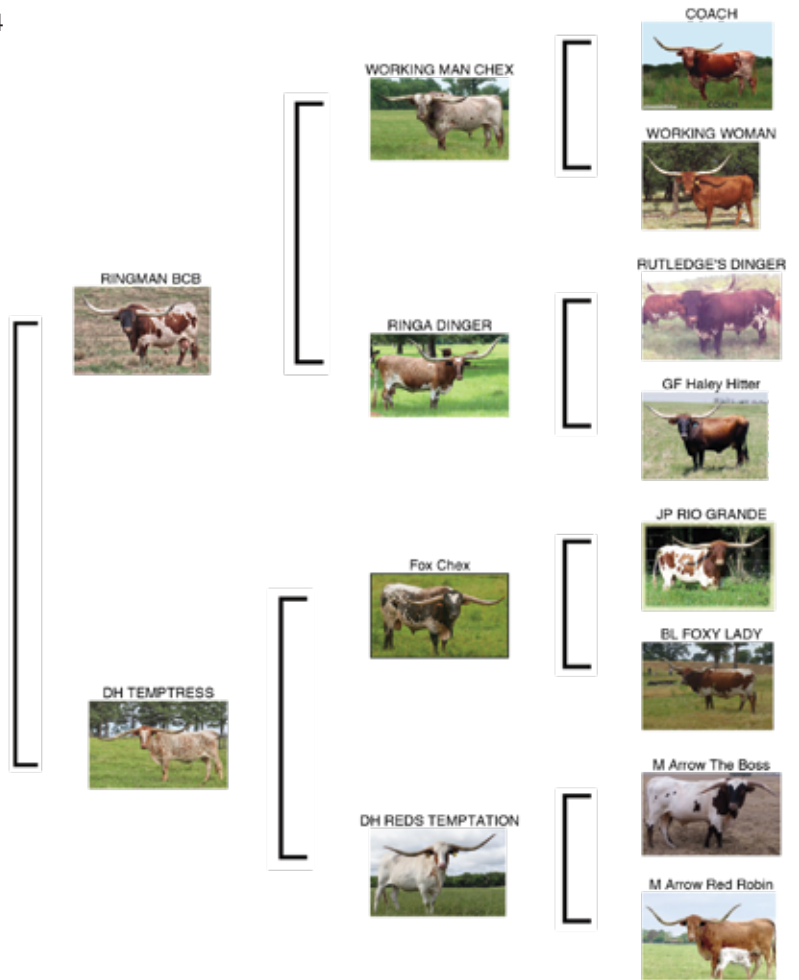

COMMENTS: OCV'd. Morgan has been blood tested and confirmed bred to Cortez Chex. She should have a calf at side by sale date. This sweet Bwana Chex daughter is out of one of our best heifer producers and has a pedigree that includes several all-time great bulls and cows. Johnes negative.

CORTEZ CHEX
SIRE OF CALF

TLS BWANA'S PETUNIA
HALF-SISTER

TLS BWANA'S PRINCESS
HALF-SISTER

TLS BWANA'S QUEEN BEA
HALF-SISTER

19

Consigned by
Bolen Longhorn Ranch
Cindy & Brent Bolen

Lot #12

GAME DAY BCB

DOB: 12/23/19 **PH#:** 45/9 **REG:** BI100314
SIRE: RINGMAN BCB
DAM: DH TEMPTRESS
BREEDING: NOT EXPOSED

COMMENTS: The genetics of this young bull come from two of the best lines in the breed. Game Day's sire, Ringman BCB, has produced the longest horned steer in the world and also 100" TTT cows. DH Temptress, his dam, is a product of Dale Hunt's great cow that he's has so much success with. Game Day was the Grand Champion bull at the Winchester Futurity in March. Can't beat these genetics.