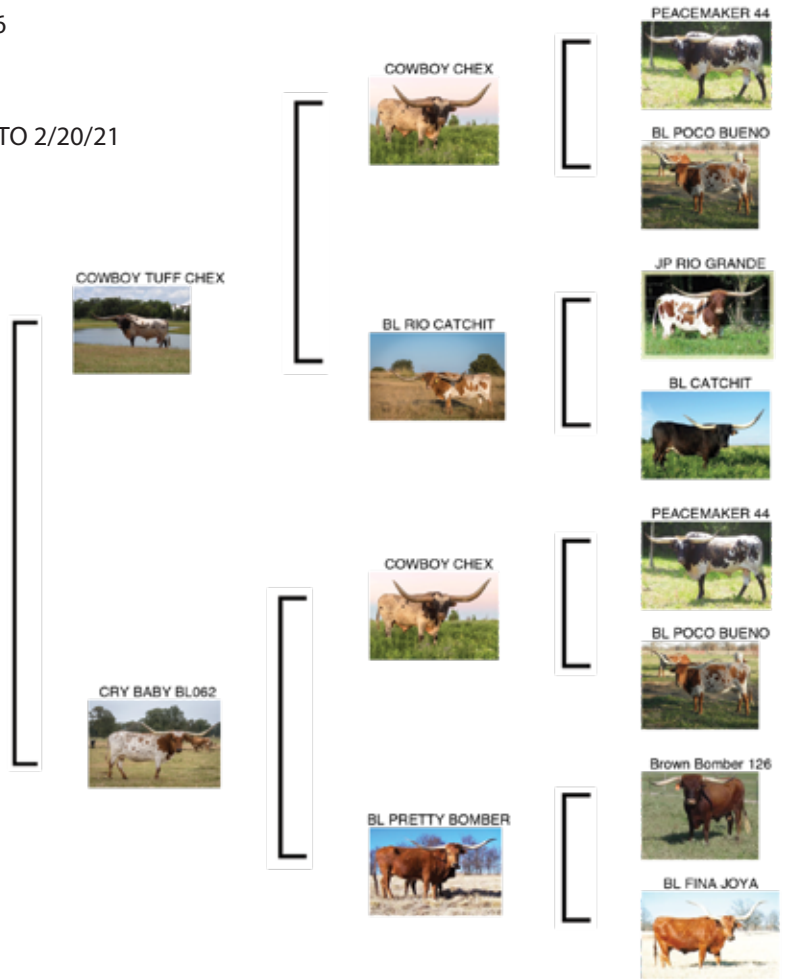

COMMENTS: OCV'd. Beautiful, sweet Bwana Chex daughter. She did a great job for us with her first calf. We are retaining that heifer. Takes cubes by hand.

SPIRIT CHEX
SERVICE SIRE

TLS DAZZLE
FULL SISTER
LOT #10

2020 HEIFER CALF (1st CALF)
SIRED BY SPIRIT CHEX

COWBOY TUFF CHEX
MATERNAL GRAND SIRE

Consigned by
Loomis Ranch
Pam & Bob Loomis

Lot #27

BL GIGGLES

DOB: 2/15/18 **PH#:** 829 **REG:** CI315026
SIRE: COWBOY TUFF CHEX
DAM: CRY BABY BL062
BREEDING: EXPOSED TO IN LIKE FLINN FROM 11/14/20 TO 2/20/21
 AND BWANA CHEX FROM 4/15/21 TO 8/20/21

COMMENTS: OCV'd. BL Giggles dam, BL Cry Baby has had mostly heifers – a great quality. Always have a flat pretty horn shape.

IN LIKE FLINN
RELATION

BWANA CHEX
RELATION

DRAG IRON
SIRE OF BWANA CHEX

REBEL HR
SIRE OF IN LIKE FLINN