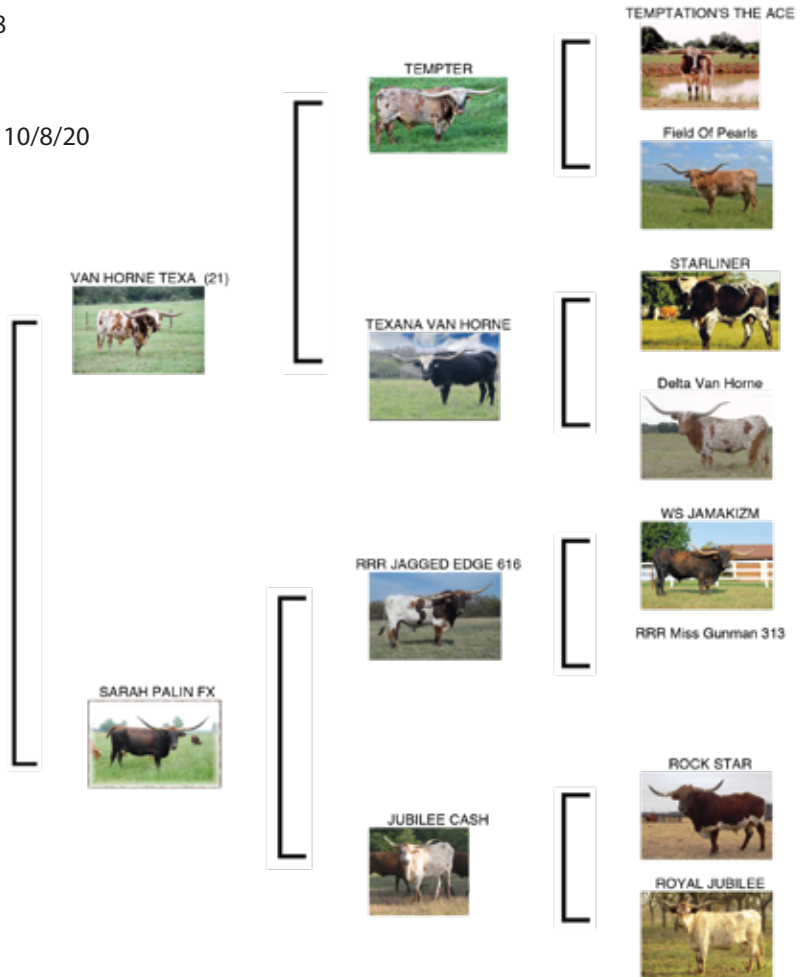

COMMENTS: OCV'd. Current horn measurement is 80.125" TTT. Sarah is an over 80"TTT large frame cow you can out cross on these young popular bulls. Her sire goes back to Tempter, Field of Pearls (one of the greatest cows), Texana Van Horne and Starlight. Her dam goes back to Starlight, Jamakizm and Phenomenon. Her 2019 heifer measured 57.5" at 23 months and sold at Red McCombs for 5K. She is blood test bred to Whiskey Bent BCB, a brindle Fifty-Fifty BCB son. More info at holycowlonghorns.com.