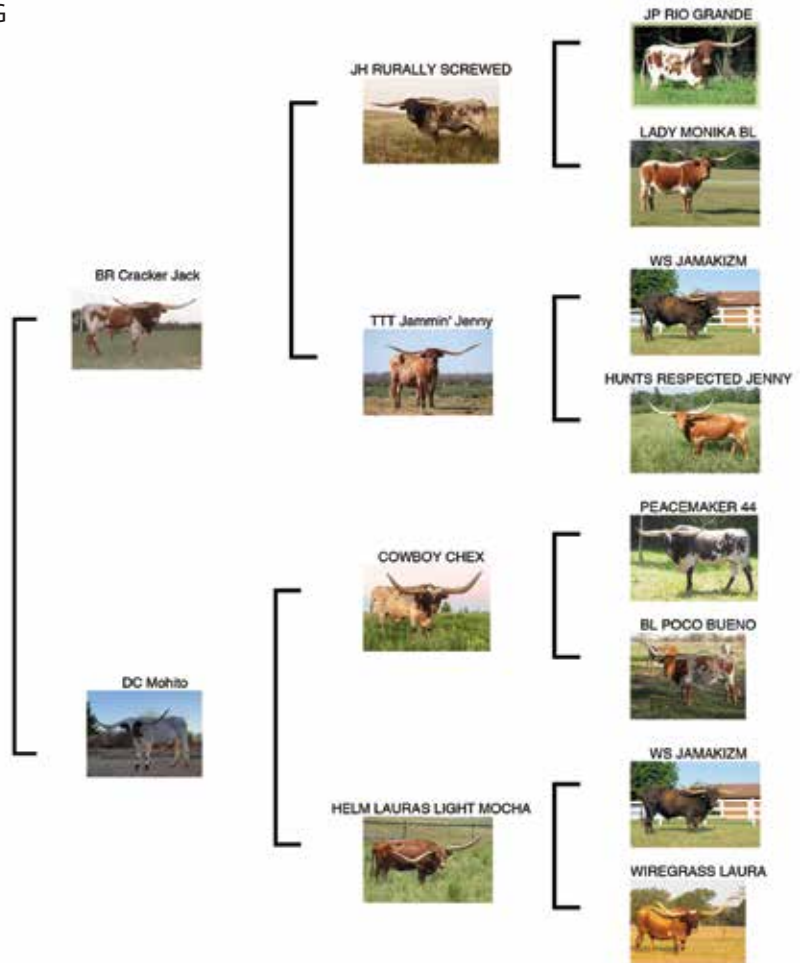

Lot #7

JACKED MOHITO HCL

DOB: 3/21/20   **PH#:** 10/0   **REG:** PENDING
SIRE: BR CRACKER JACK
DAM: DC MOHITO
BREEDING: NOT EXPOSED

COMMENTS: OCV'd. She has a beautiful frosted face, correct structure and very calm. Study your pedigree! On the top her sire goes back to TT Jamin' Jenny, WS Jamakizm and one of the best cow lines there is in Lady Monika BL! On the bottom her dam goes back to Helm Laura's Light Mocha, Wiregrass Laura and WS Jamakizm again. I have her dam and a sister or I would not share. More info at holycowlonghorns.com.