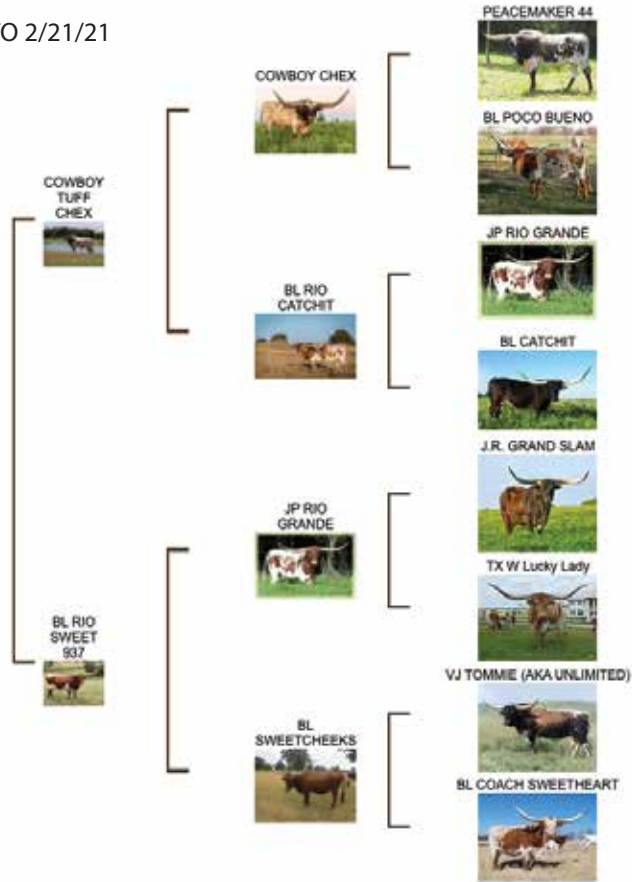

Consigned by
Loomis Ranch
Pam & Bob Loomis

Lot #24

BL TUFF N SWEET

DOB: 5/3/18 **PH#:** 810 **REG:** C1321336
SIRE: COWBOY TUFF CHEX
DAM: BL RIO SWEET 937
BREEDING: EXPOSED TO IN LIKE FLINN FROM 11/14/20 TO 2/21/21
 AND BWANA CHEX FROM 5/20/21 TO 8/20/21