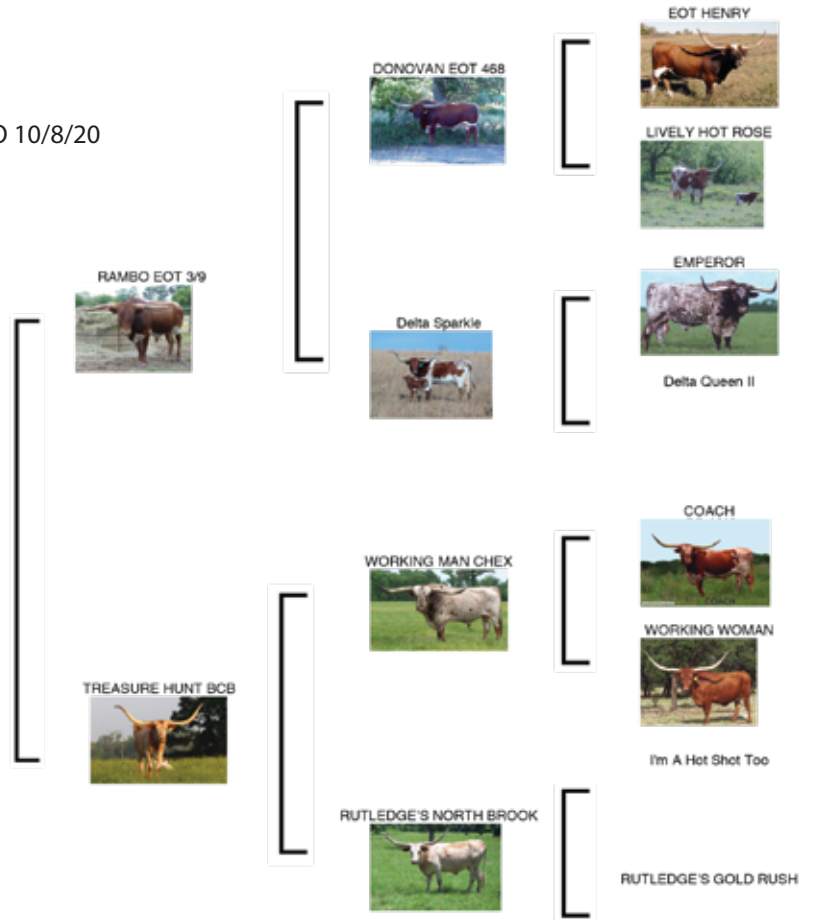

COMMENTS: OCV'd. This is a correct cow that milks good. She was halter broke and shown with great results by the Bolen's. Her dam's side brings in the great Working Woman and Coach to give you some Butler. Her sire's side goes back to Johnny Hoffman breeding. She is long and sports a soft twist horn set. She stays in great shape year round. Exposed to and likely bred to RR Red Dust, the youngest bull to reach 80"TTT. Her 2019 lateral horn heifer also sells in this sale. For more info go to holycowlonghorns.com.