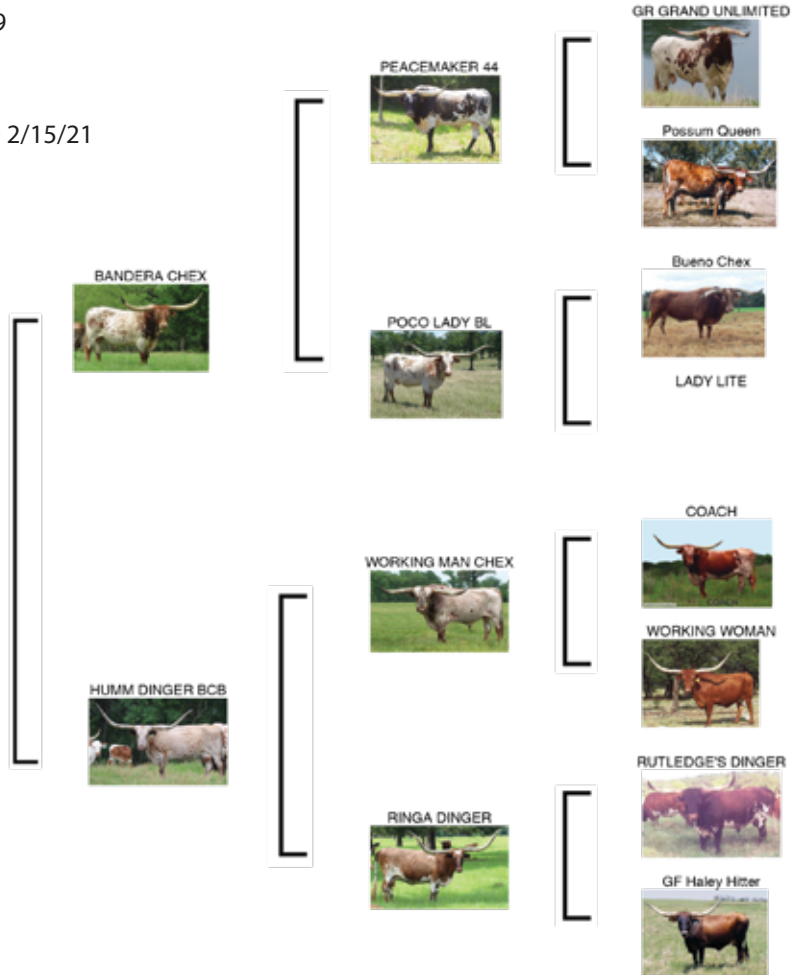

COMMENTS: OCV'd. Here is a once in a lifetime chance to purchase a genetic full-sister to Fifty-Fifty BCB! Hummingbird's dam is a full-sister to Fifty-Fifty's dam and her sire is the great Bandera Chex bull. She throws the prettiest roan calves you have ever seen. She will be bred to DH Concho, a Rowdy HR son out of the 94" TTT DH Hottie cow, or Rowdy HR himself. Its going to be exciting either way!