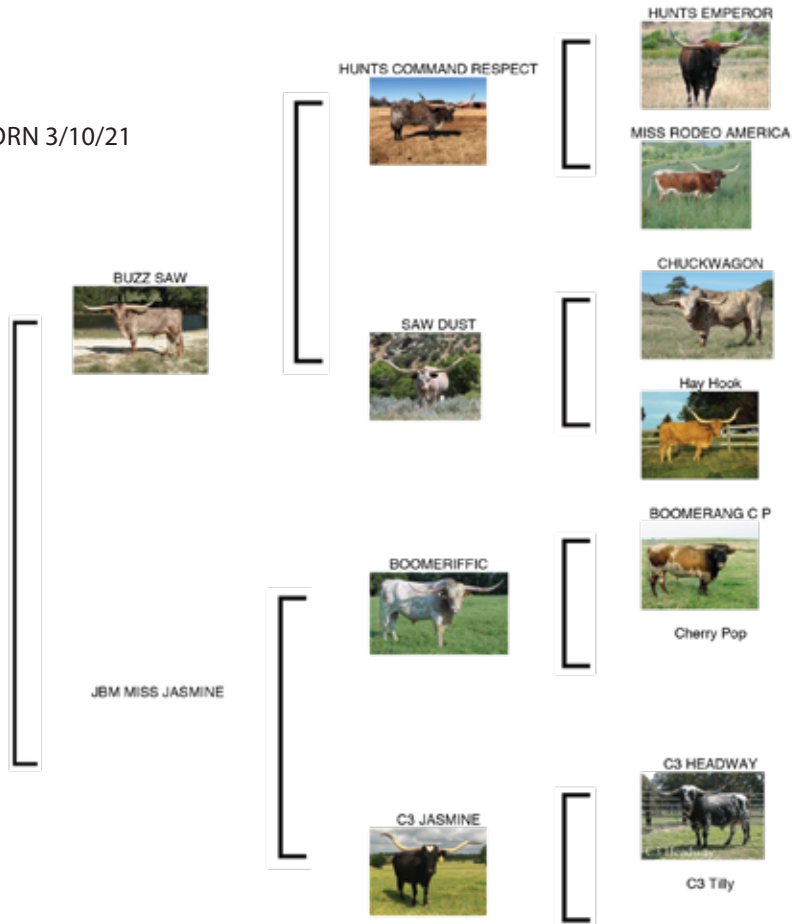

COMMENTS: OCV'd. Current horn measurement is 82" TTT. Miss Buzzy is a mature female with 82 inches of tight twisty horns. She has a strong udder and breeds back like clock work. She is an amazing producer. Her Drag Iron daughter "All the Buzz" is super fancy and her son 10 Guage is awesome. We are keeping a Rowdy HR daughter out of her that has extreme laid back horns. She sells with a Rowdy bull calf and will be exposed back to Rowdy HR.