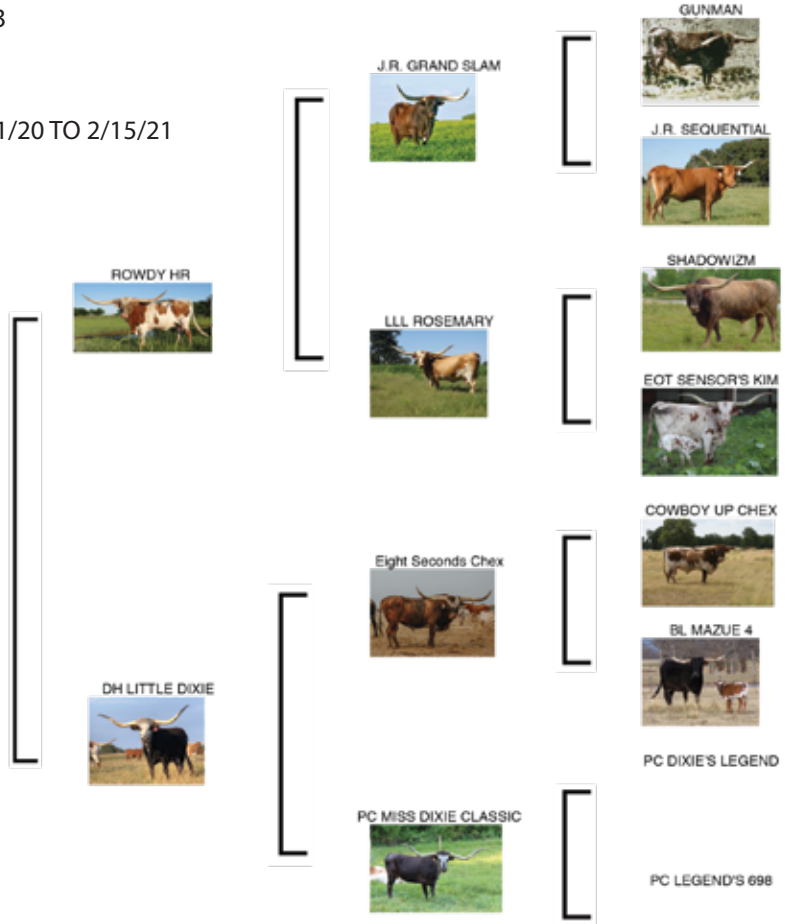

Lot #9

DH ROWDYS DIXIE

DOB: 4/20/19   **PH#:** 97   **REG:** CI320783
SIRE: ROWDY HR
DAM: DH LITTLE DIXIE
BREEDING: EXPOSED TO CLASS ACTION BCB FROM 12/1/20 TO 2/15/21
AND FROM 5/22/21 TO 8/7/21