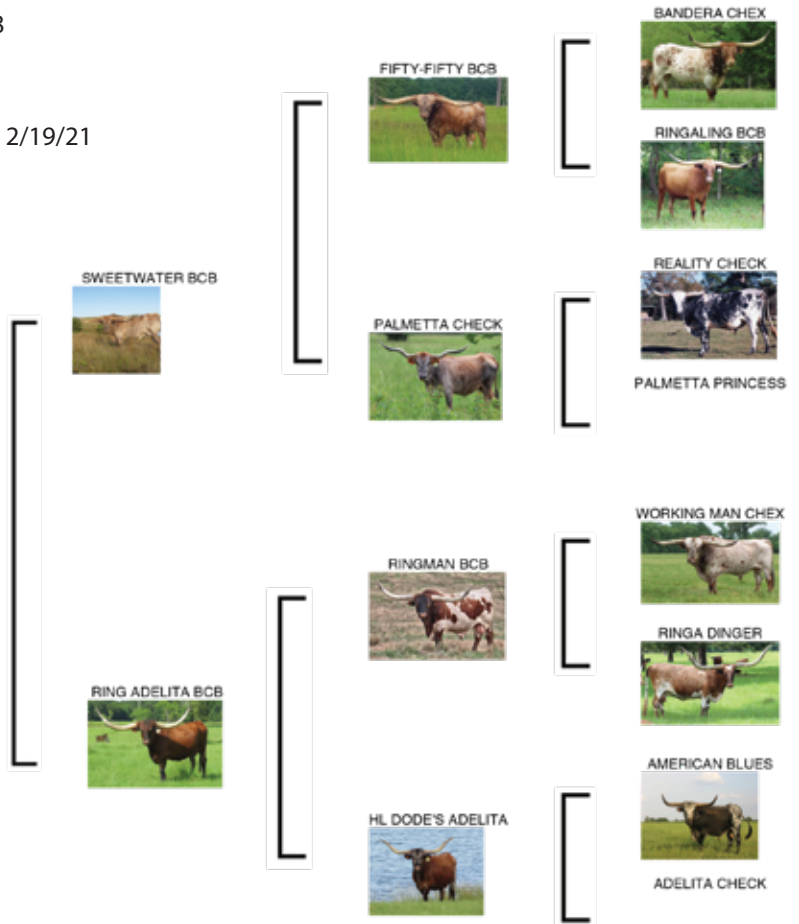

COMMENTS: OCV'd. Current horn measurement is 83" TTT. This pretty Sweetwater BCB daughter measured a whopping 81" TTT of beautiful rolling horns when she turned four years old! She's a nice, solid young cow who can raise a good calf. She sells with a Justify bull calf born 2/19/21 and bred back!