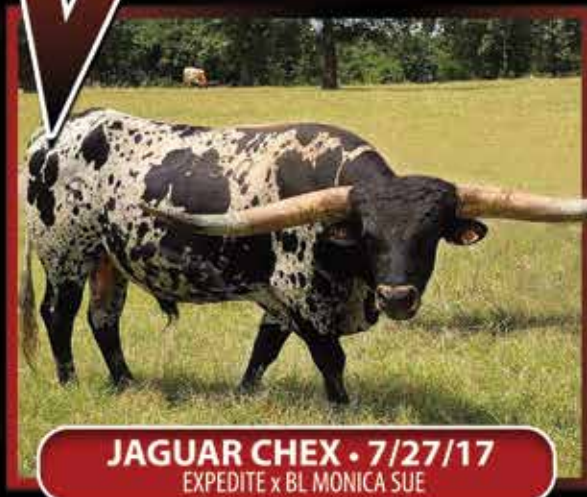

BR CRACKER JACK
4/30/17
JH RURALLY SCREWED X TTT JAMMIN' JENNY

88.75"
TTT

BWANA CHEX • 1/3/13
DRAG IRON x BL SAFARI SUE

74"
TTT

JAGUAR CHEX • 7/27/17
EXPEDITE x BL MONICA SUE

IN LIKE FLINN CHEX • 4/1/19
REBEL HR x BL SWAHILI