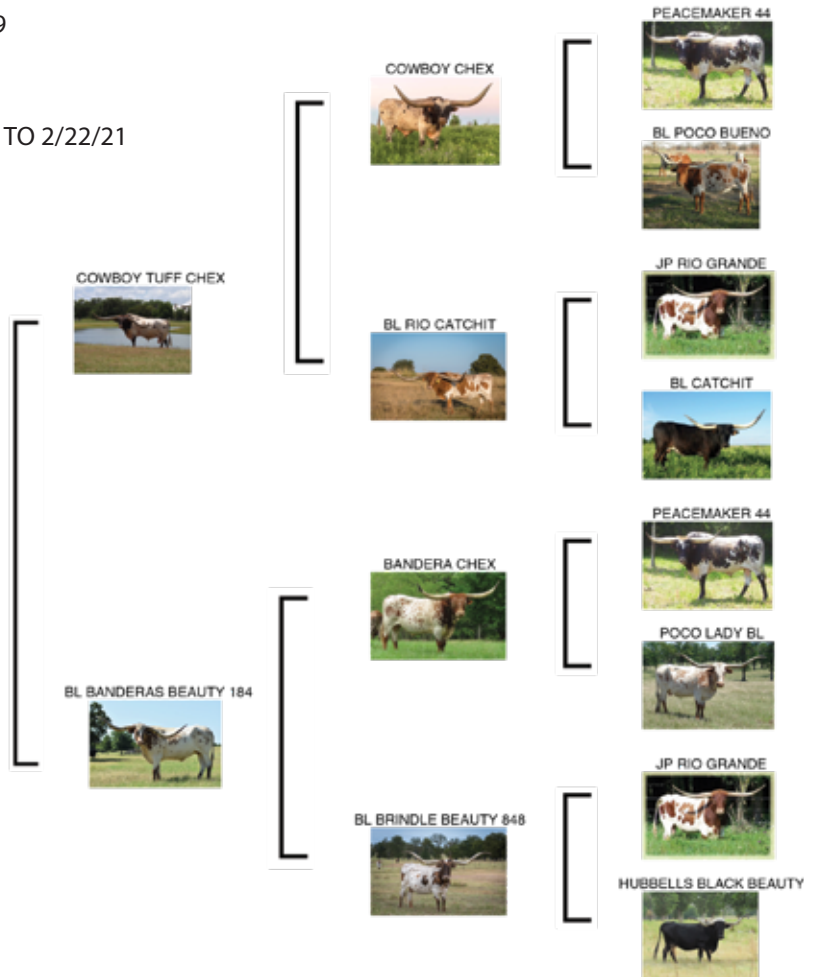

COMMENTS: OCV'd. Cowboy Tuff Chex out of a Bandera Chex daughter. The Bandera Chex daughters have done a great job for us and cross very well with Tuff.