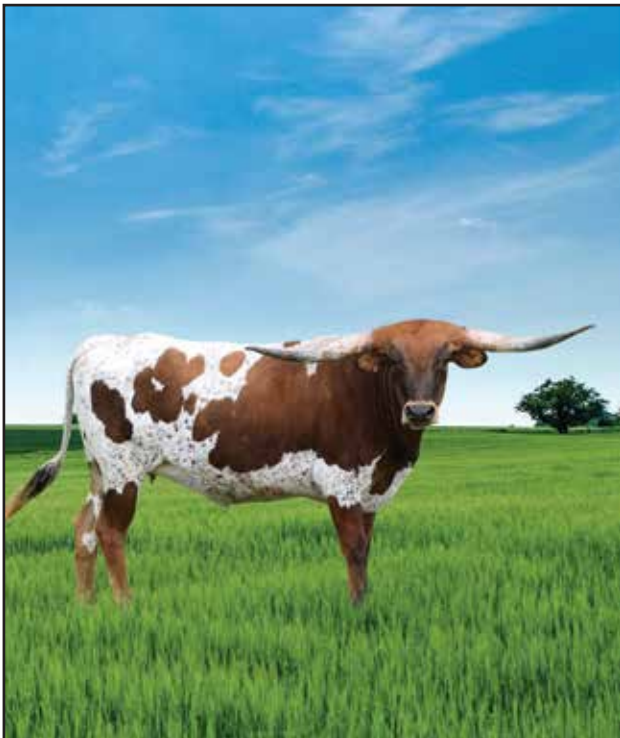

COMMENTS: OCV'd. Morgan has been blood tested and confirmed bred to Cortez Chex. She should have a calf at side by sale date. This sweet Bwana Chex daughter is out of one of our best heifer producers and has a pedigree that includes several all-time great bulls and cows. Johnes negative.