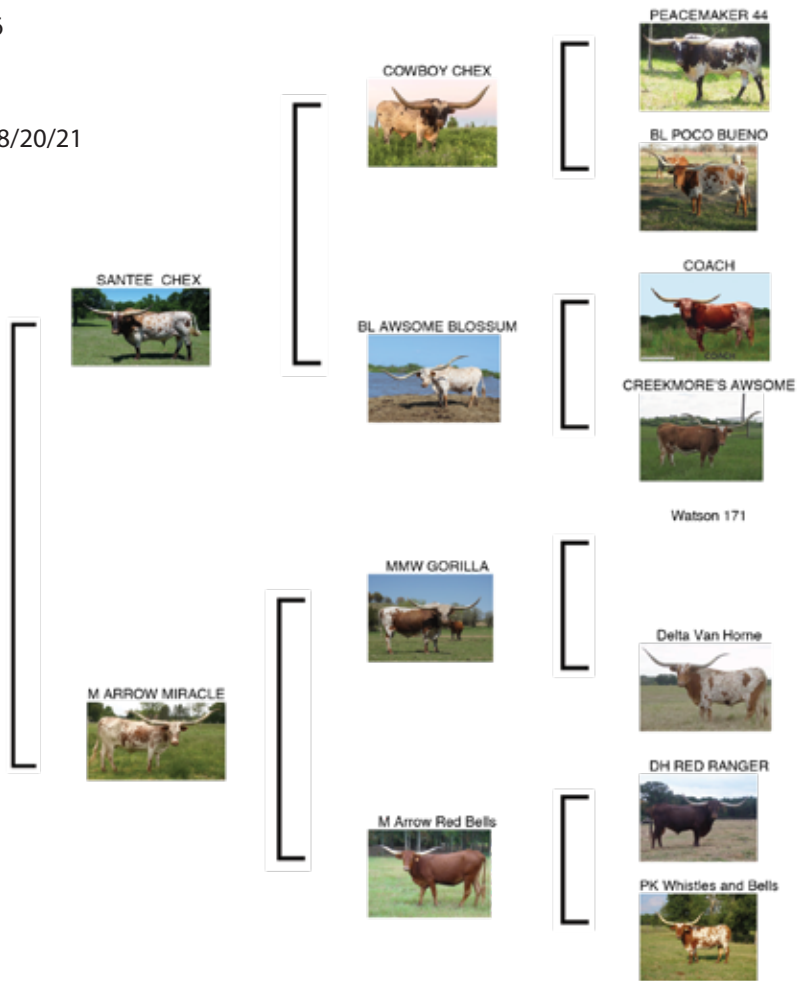

COMMENTS: OCV'd. Current horn measurement is 73" TTT. This gentle cow had lots of early horn growth. She produced our best Bwana Chex daughter who won TTT Futurity Class and Superior awards at 2020 HSC.