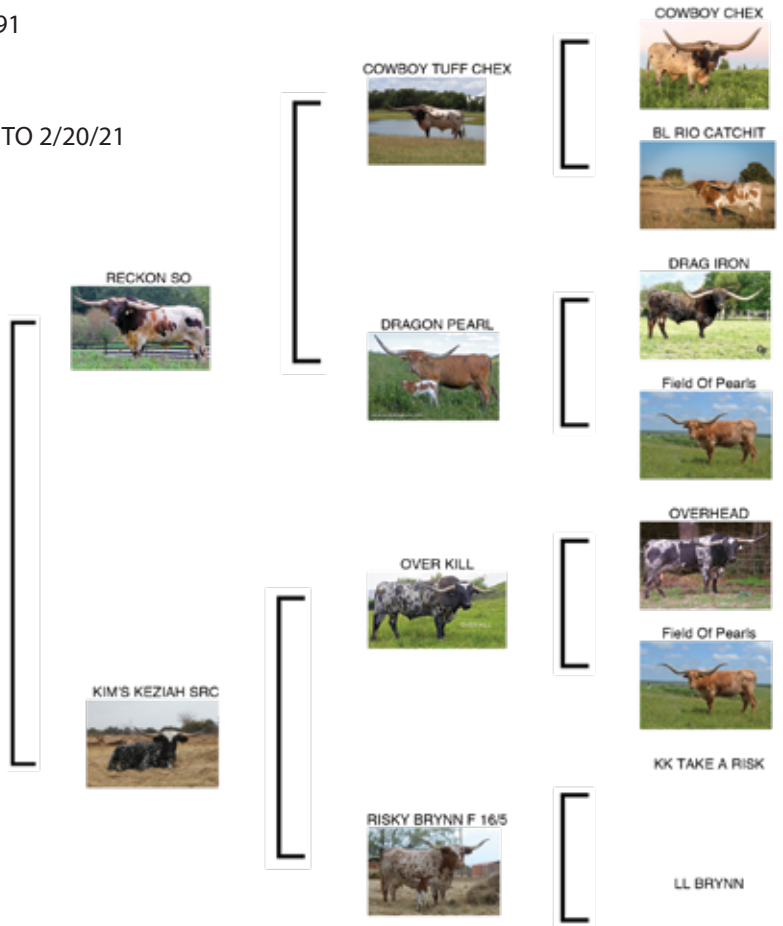

COMMENTS: OCV'd. A nice Reckon So daughter.