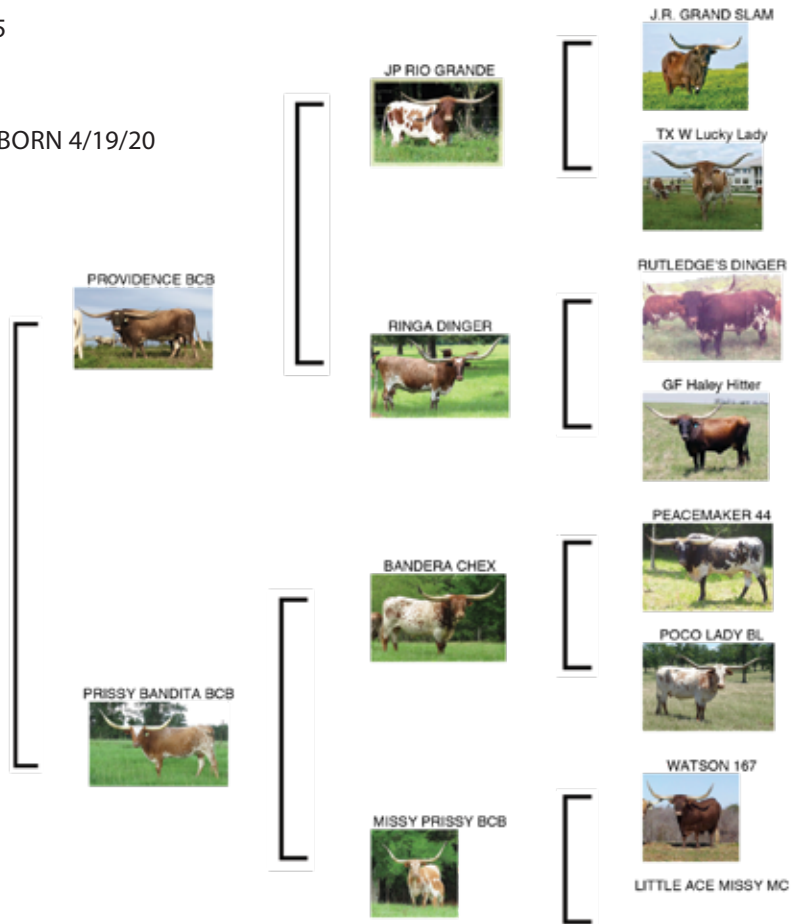

COMMENTS: OCV'd. Gimme That Wink BCB is a very feminine and correct made female. Her sire Providence BCB has made his mark in the Longhorn industry, he brings two-time bull of the year JP Rio Grand and the great Ringa Dinger female, Grand Dam to the pedigree. On the bottom you have Bandera Chex and Watson 176! Gimme That Wink BCB had a heifer baby 4/19/21 by the two-time bull of the year Rowdy HR.