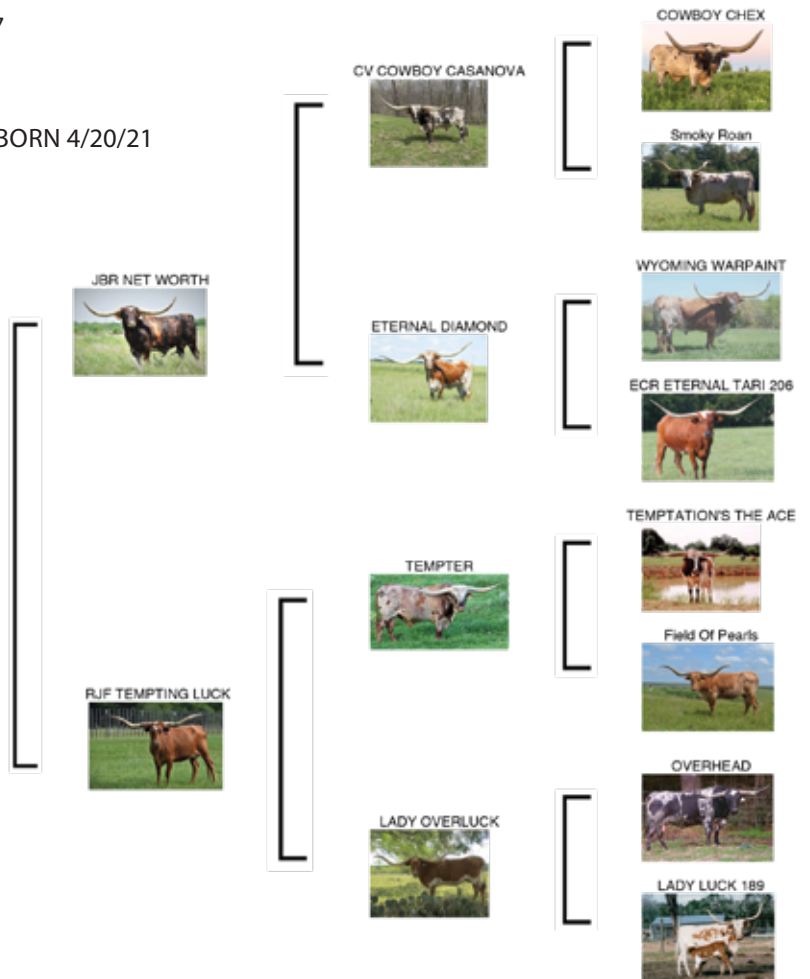

COMMENTS: OCV'd. TBill's Temptation is a young 5-year-old female in the prime of her life. On the top her Grand Dam is the 90" + Eternal Diamond cow and her Great Grand Dam is the 90" + Eternal Tari!!! On the bottom side she brings the great female Lady Overluck along with Tempter and Overhead. This is a stout pedigree. For the bonus she has a heifer baby 4/20/21 by the two-time bull of the year Rowdy HR. Not exposed back.