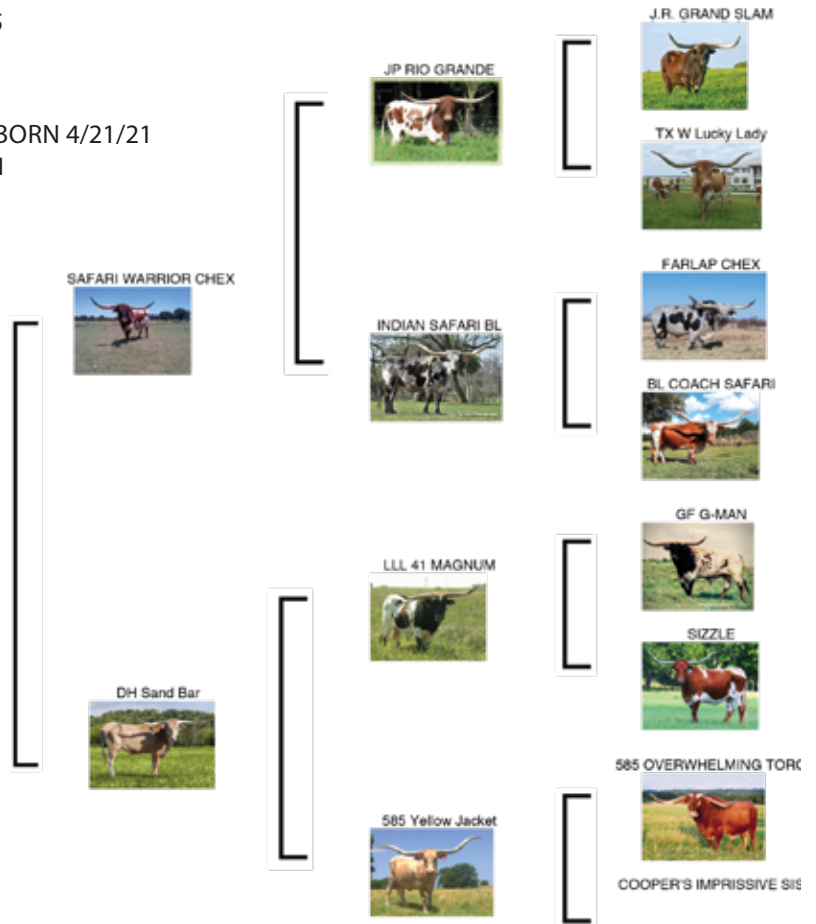

COMMENTS: OCV'd. This cow raises some beautiful, longhorned heifers. Her 2018 heifer owned by G&G Longhorns will be right at 70" TTT at three. Her 2019 heifer will be right at 60" TTT at 24 months. She sells with a RR Red Dust Bull Calf. Her top side is Loomis breeding with Farlap Chex, BL Coach Safari and Coach. Her bottom side goes back to 585 Yellow Jacket. Her calves have correct bodies and lateral horn. More info at holycowlonghorns.com.