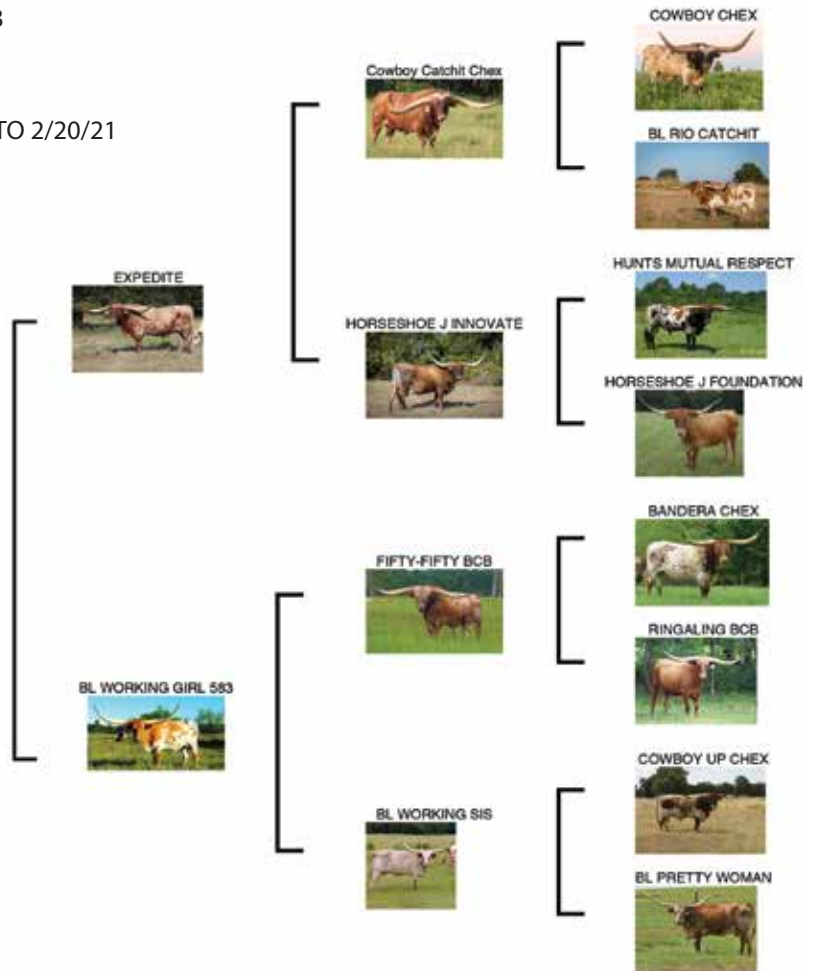

COMMENTS: OCV'd. A nice Expedite heifer. He has crossed on our cows very well. Dam is a Fifty-Fifty BCB daughter of Working Woman.