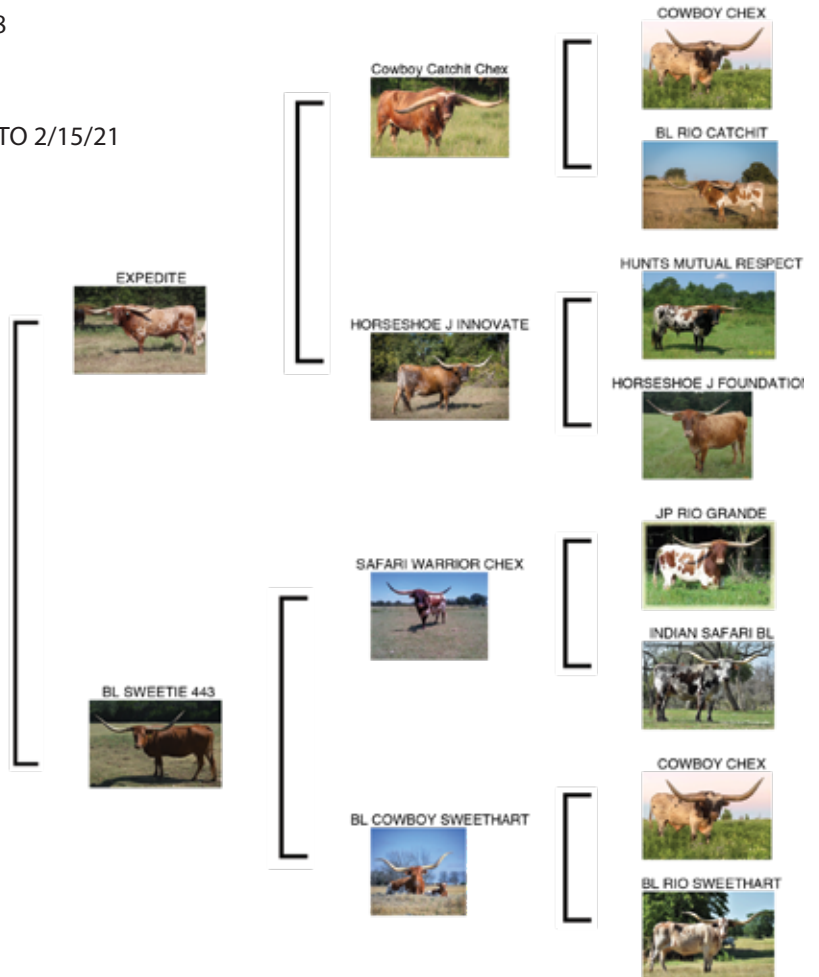

COMMENTS: OCV'd. A nice heifer – her first calf was a nice one.

**IN LIKE FLINN
SERVICE SIRE**

**BWANA CHEX
SERVICE SIRE**

**REBEL HR
SIRE OF IN LIKE FLINN**

**BL SWAHILI
DAM OF IN LIKE FLINN**

PEOPLE DON'T BUY WHAT YOU DO,
THEY BUY WHY YOU DO IT.
AND WE LOVE WHAT WE DO!