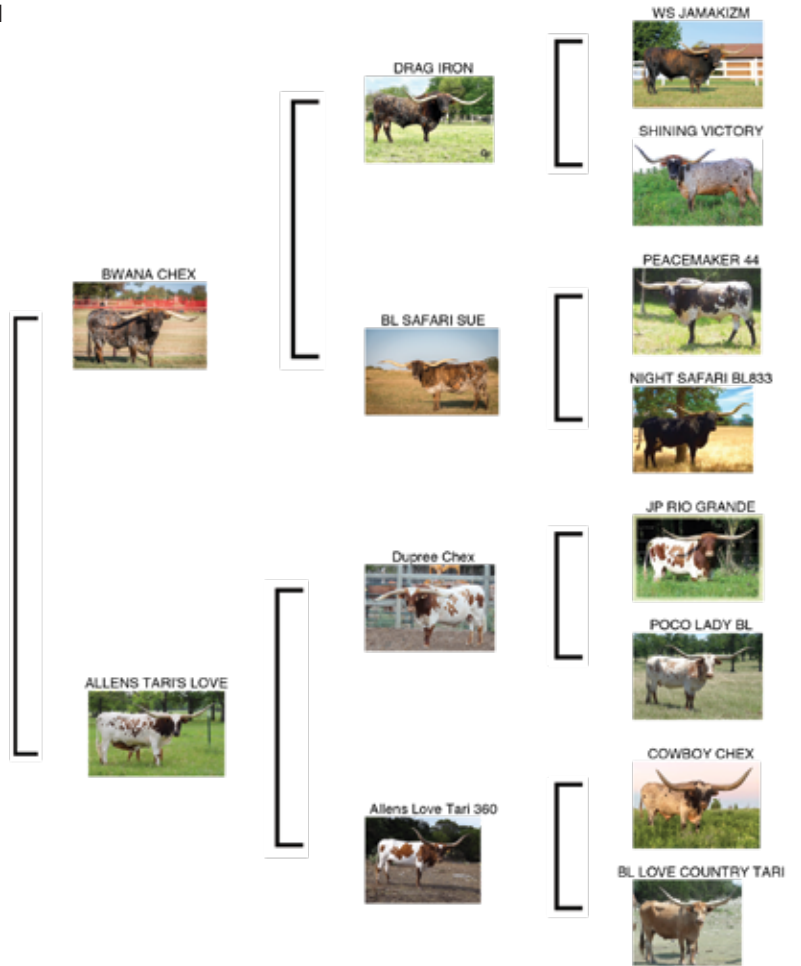

DOB: 2/1/20 **PH#:** 21 **REG:** CI322721
SIRE: BWANA CHEX
DAM: ALLENS TARI'S LOVE
BREEDING: NOT EXPOSED

COMMENTS: OCV'd. This sweet Bwana Chex daughter is out of one of our best heifer producers. She has an awesome pedigree that includes all time greats – Drag Iron, WS Jamakizm, JP Rio Grande, Poco Lady BL, BL Safari Sue & Night Safari BL! Johnes Negative.