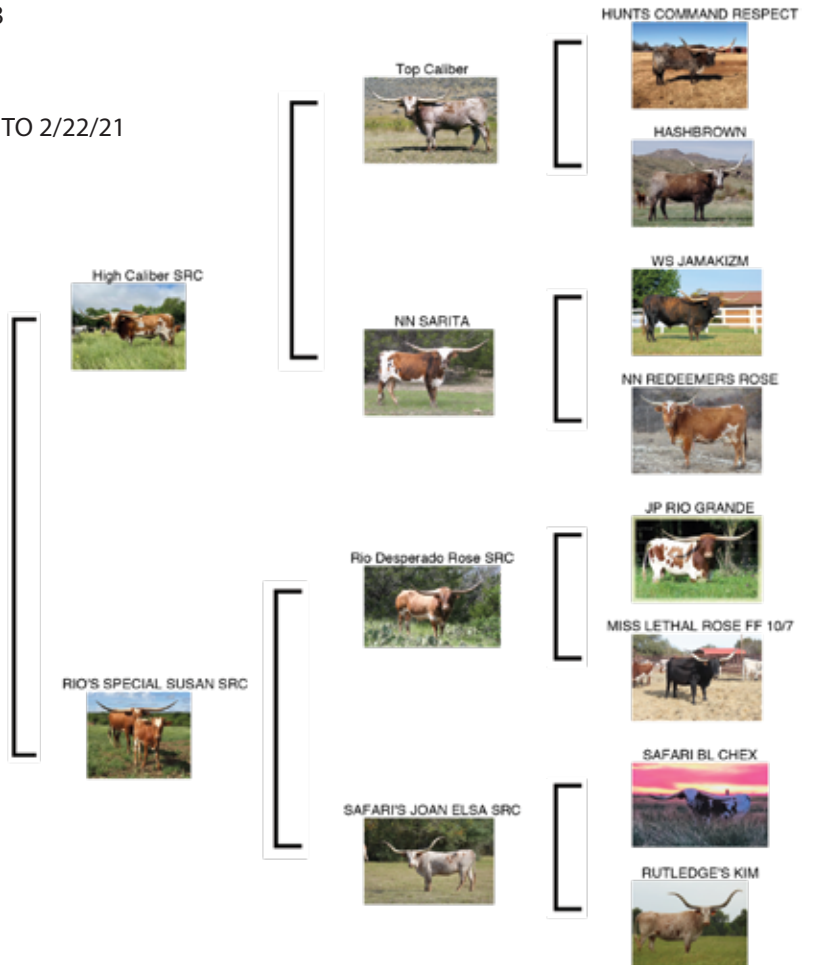

HEIFER CALF
Sired by ROWDY HR

ROWDY HR
SERVICE SIRE OF HEIFER CALF

CV COWBOY CASANOVA
GRAND SIRE

EXTERNAL DIAMOND
GRAND DAM

Consigned by
Loomis Ranch
Pam & Bob Loomis

Lot #56

MIRACLE ESCAPEARTIST SRC

DOB: 1/4/16 **PH#:** 1/6 **REG:** CI298933
SIRE: HIGH CALIBER SRC
DAM: RIO'S SPECIAL SUSAN SRC
BREEDING: EXPOSED TO JAGUAR CHEX FROM 11/14/20 TO 2/22/21
 AND BWANA CHEX FROM 4/15/21 TO 8/20/21