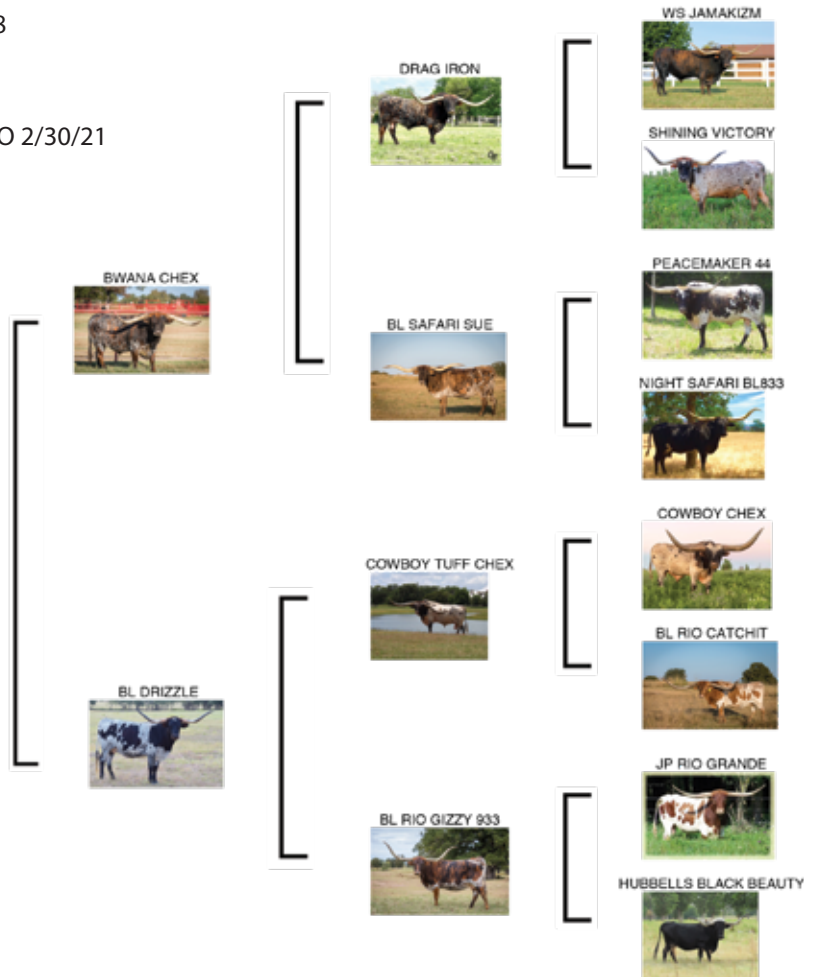

COMMENTS: OCV'd. Dazzle is a gentle heifer, confirmed bred to Cortez Chex for her first calf. She comes from a long line of great producers. Check out the pedigree. Should have Cortez Chex calf at side for sale date. Johnes Negative.